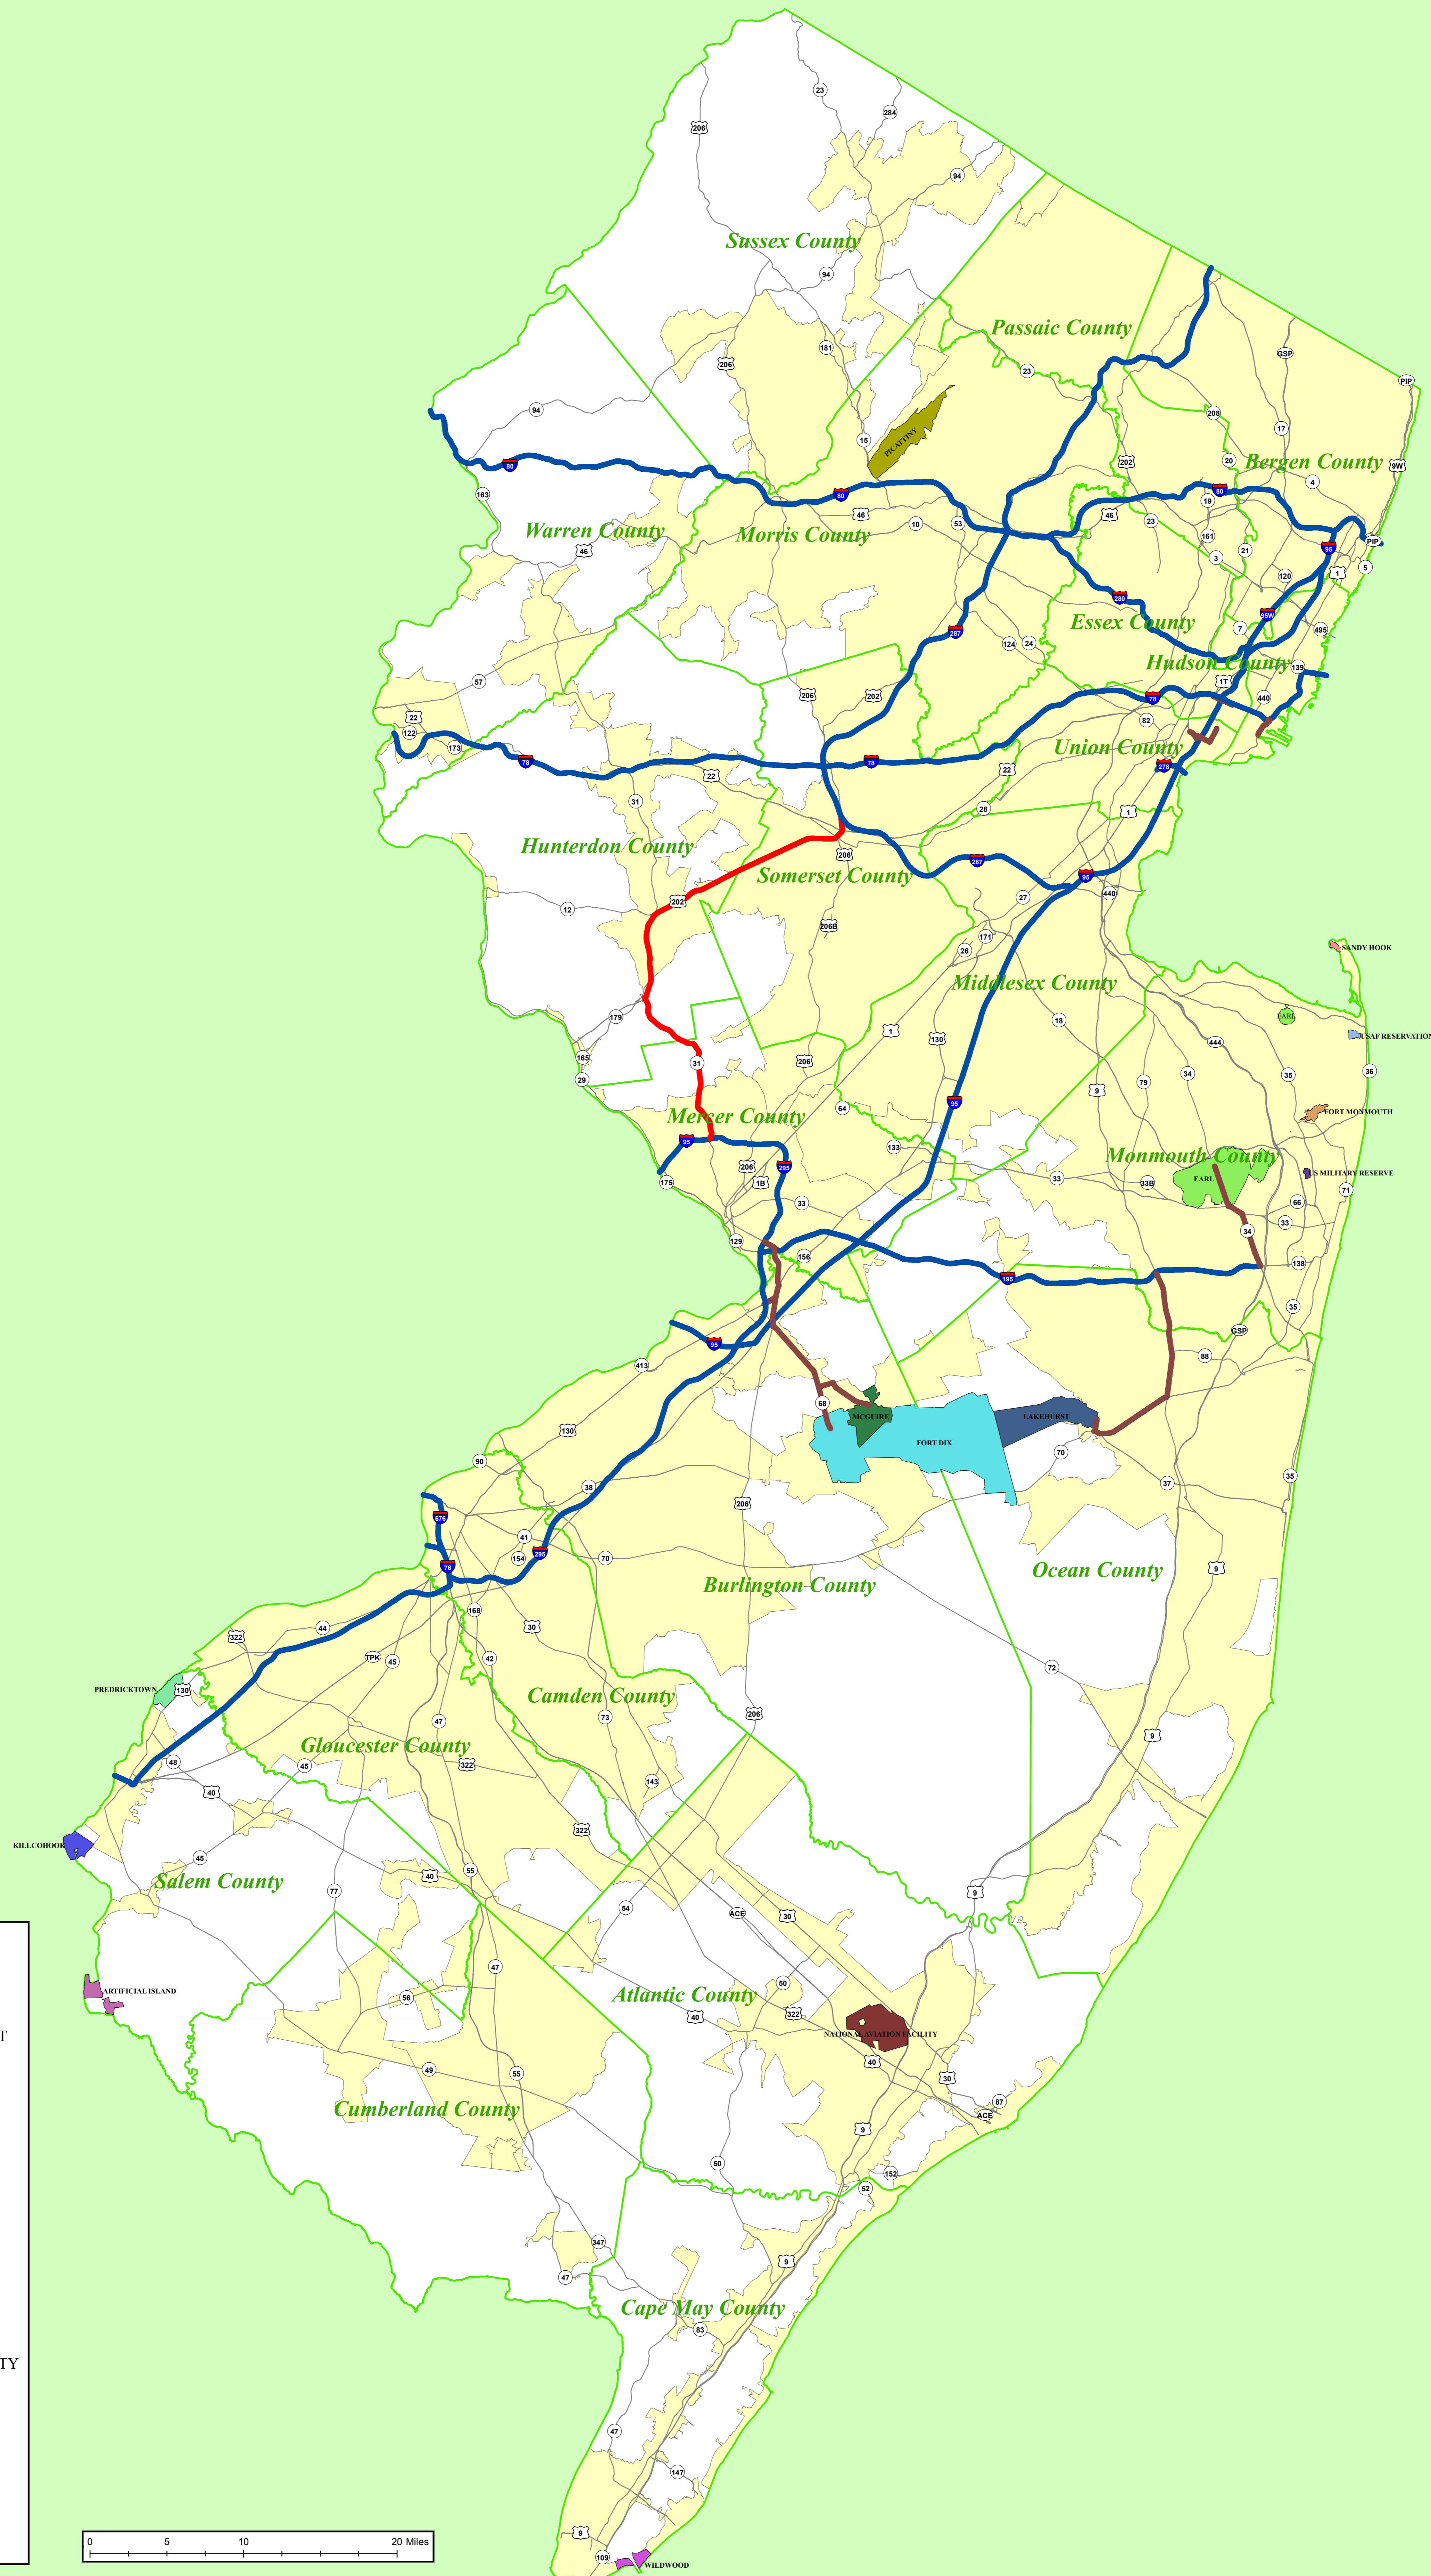

NEW JERSEY STRAHNET ROUTES - MAP 21

LEGEND

STRAHNET ROUTES

- INTERSTATE STRAHNET
- NON-INTERSTATE STRAHNET
- STRAHNET CONNECTOR

MILITARY FACILITIES

- ARTIFICIAL ISLAND
- EARL
- FORT DIX
- FORT MONMOUTH
- KILLCOHOOK
- LAKEHURST
- MCGUIRE
- NATIONAL AVIATION FACILITY
- PICATTINY
- PREDRICKTOWN
- SANDY HOOK
- US MILITARY RESERVE
- USAF RESERVATION
- WILDWOOD