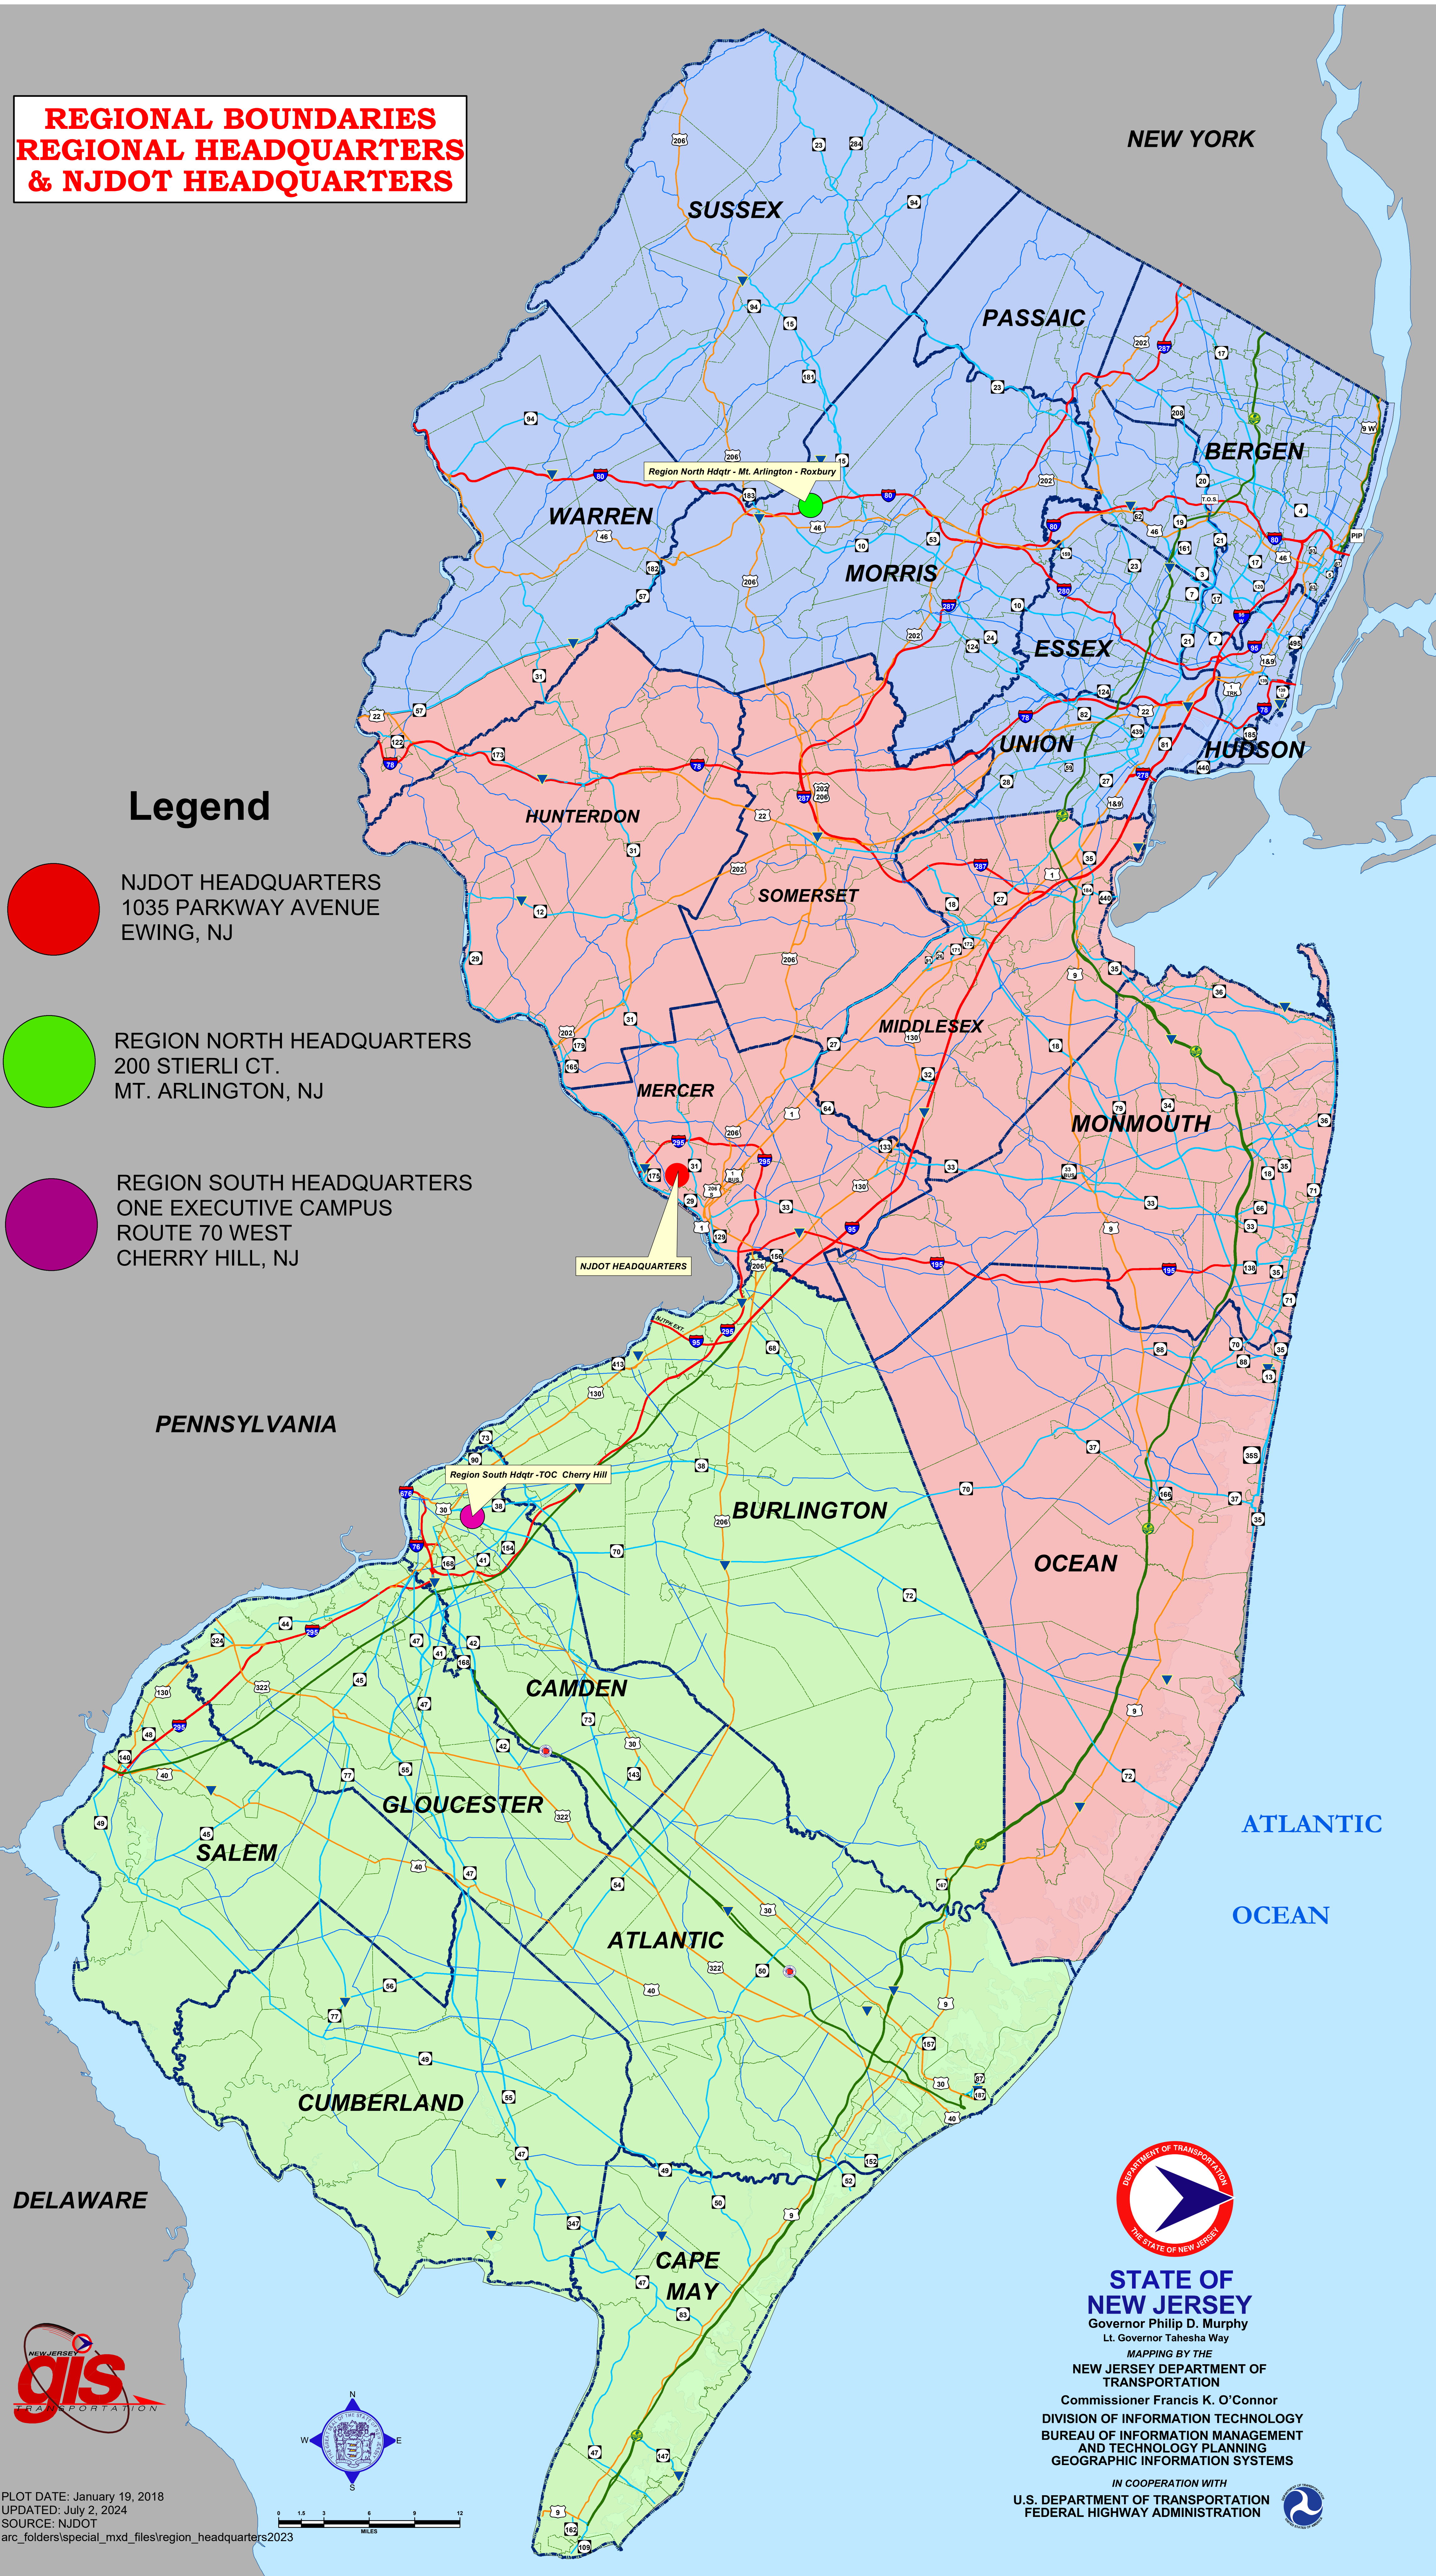

**REGIONAL BOUNDARIES
REGIONAL HEADQUARTERS
& NJDOT HEADQUARTERS**

Legend

-  NJDOT HEADQUARTERS
1035 PARKWAY AVENUE
EWING, NJ
-  REGION NORTH HEADQUARTERS
200 STIERLI CT.
MT. ARLINGTON, NJ
-  REGION SOUTH HEADQUARTERS
ONE EXECUTIVE CAMPUS
ROUTE 70 WEST
CHERRY HILL, NJ

DELAWARE

PLOT DATE: January 19, 2018
UPDATED: July 2, 2024
SOURCE: NJDOT
arc_folders\special_mxd_files\region_headquarters2023

STATE OF NEW JERSEY
Governor Philip D. Murphy
Lt. Governor Tahesha Way
MAPPING BY THE
NEW JERSEY DEPARTMENT OF TRANSPORTATION
Commissioner Francis K. O'Connor
DIVISION OF INFORMATION TECHNOLOGY
BUREAU OF INFORMATION MANAGEMENT
AND TECHNOLOGY PLANNING
GEOGRAPHIC INFORMATION SYSTEMS
IN COOPERATION WITH
U.S. DEPARTMENT OF TRANSPORTATION
FEDERAL HIGHWAY ADMINISTRATION