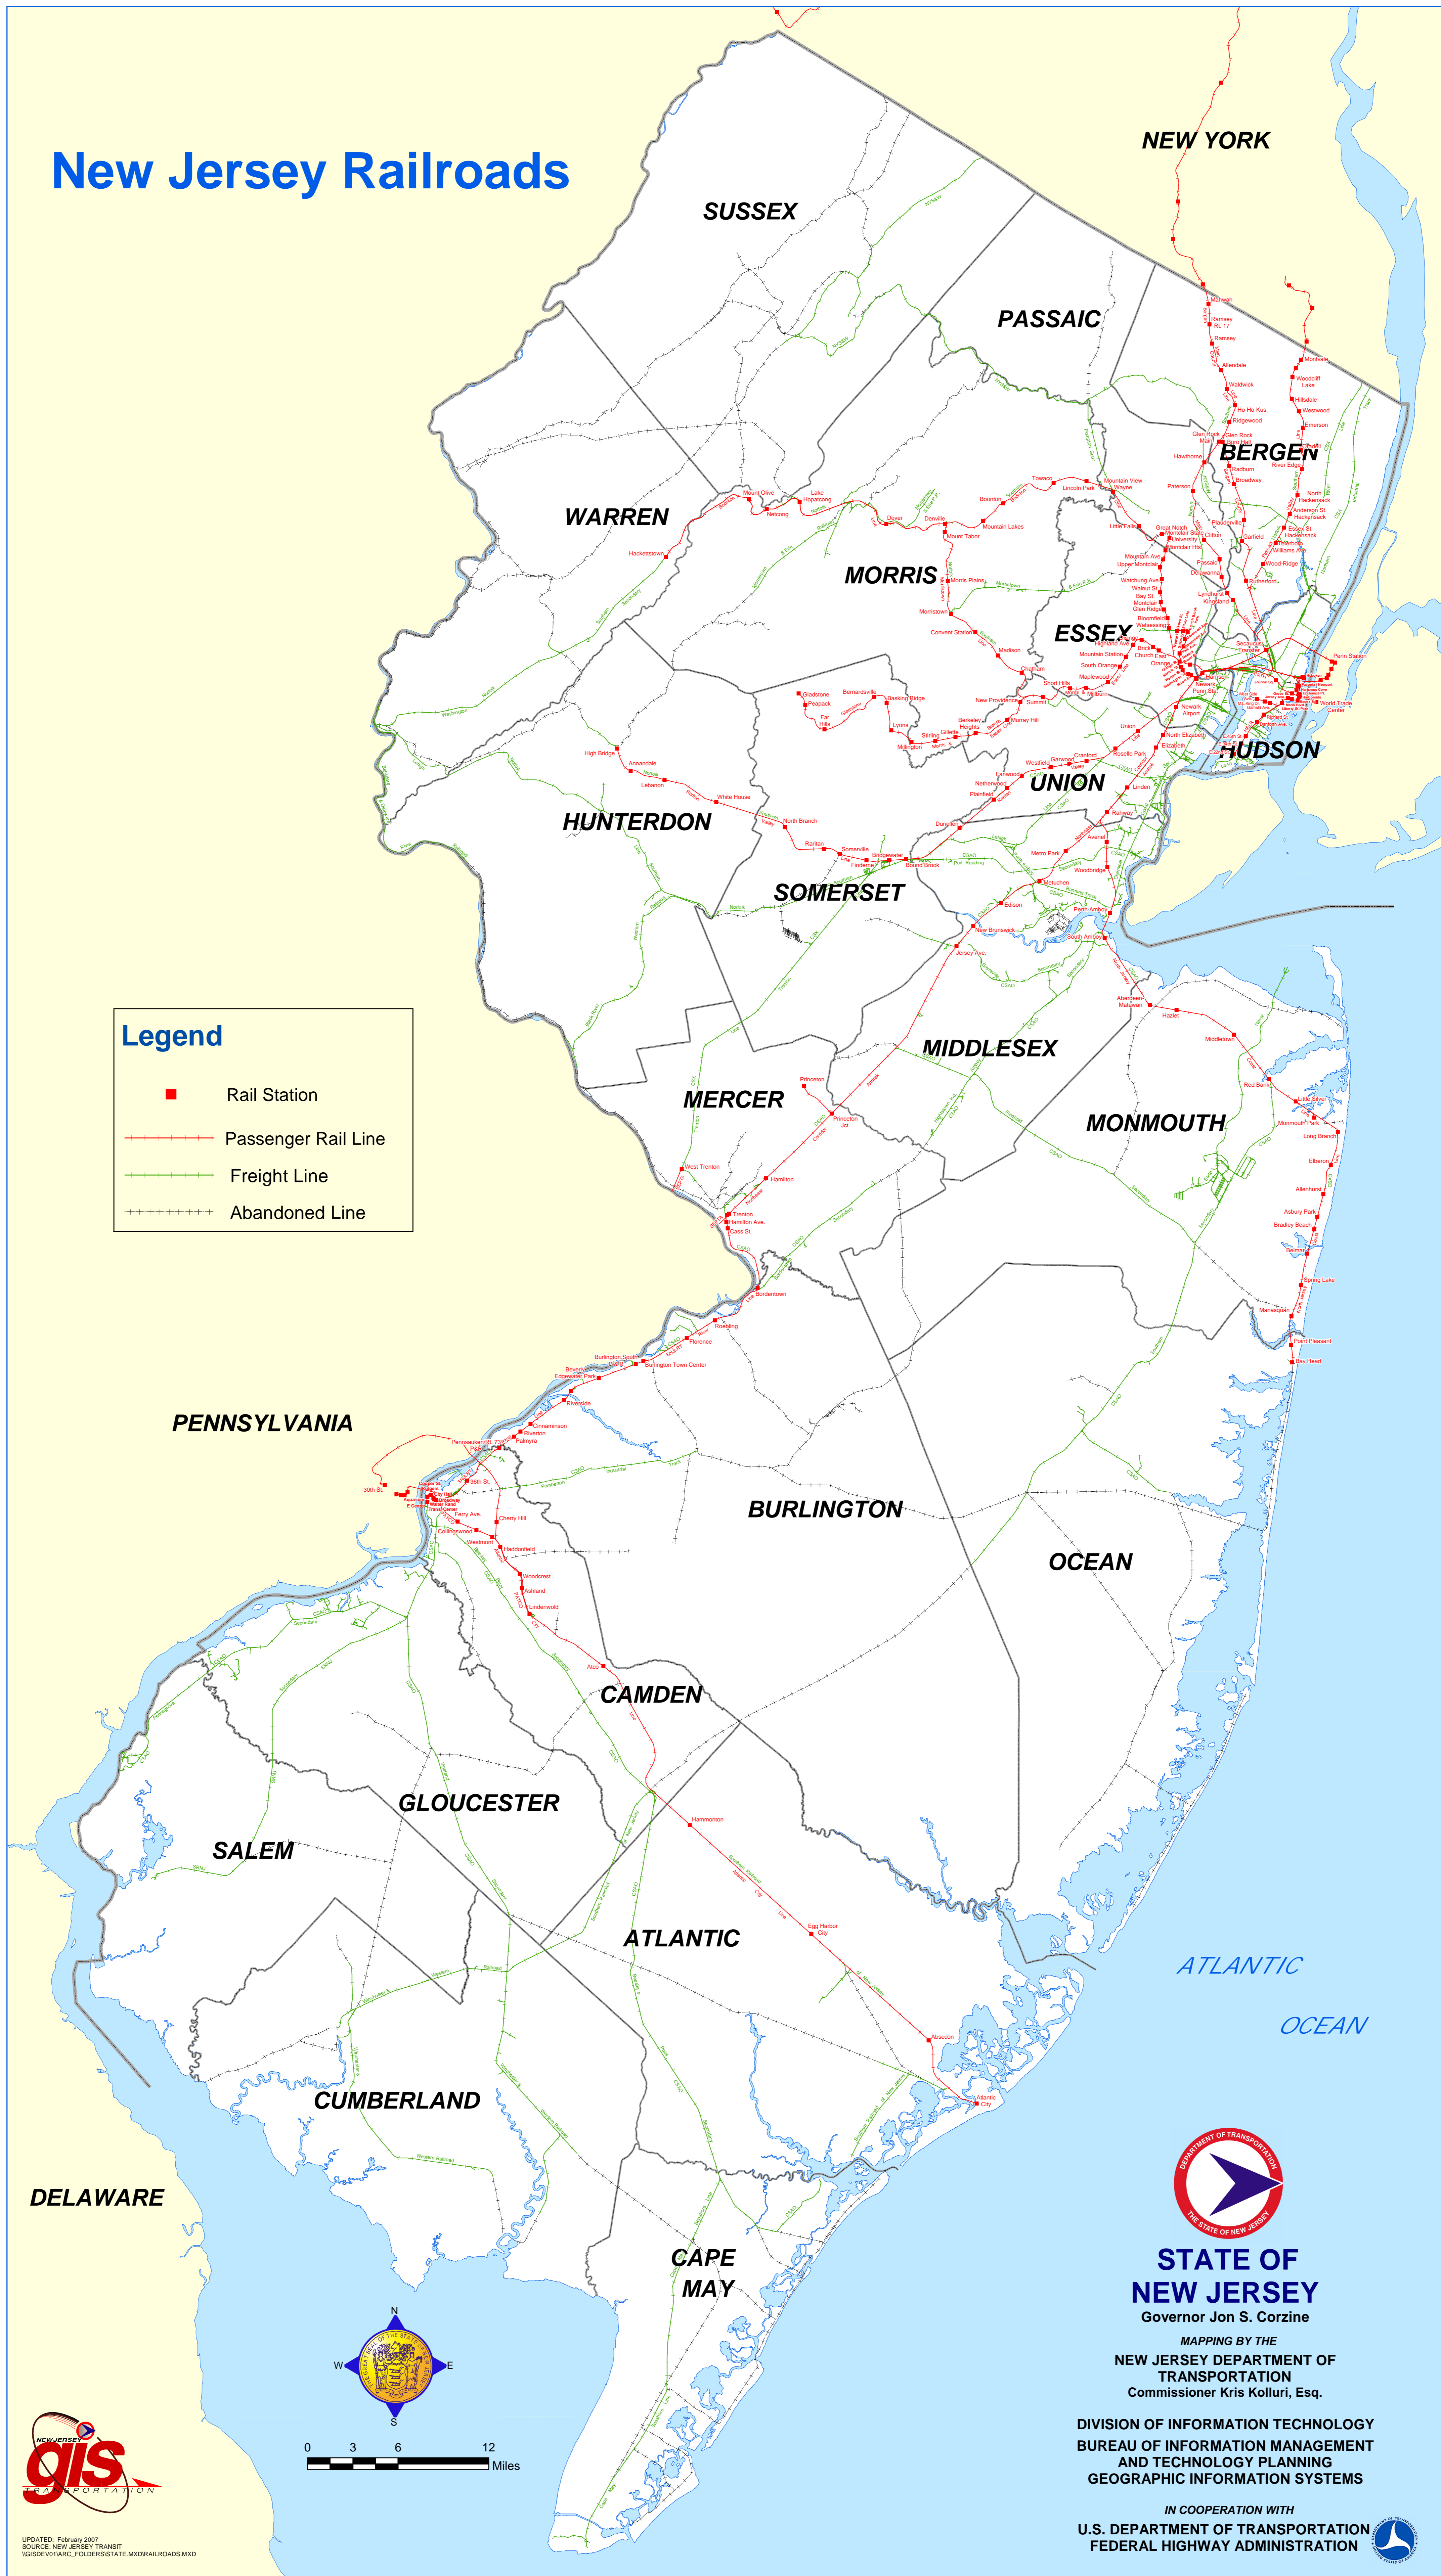

New Jersey Railroads

Legend

- Rail Station
- —+—+—+ Passenger Rail Line
- —+—+—+ Freight Line
- - - - - Abandoned Line

STATE OF NEW JERSEY
Governor Jon S. Corzine

MAPPING BY THE
NEW JERSEY DEPARTMENT OF
TRANSPORTATION
Commissioner Kris Kolluri, Esq.

DIVISION OF INFORMATION TECHNOLOGY
BUREAU OF INFORMATION MANAGEMENT
AND TECHNOLOGY PLANNING
GEOGRAPHIC INFORMATION SYSTEMS

IN COOPERATION WITH
U.S. DEPARTMENT OF TRANSPORTATION
FEDERAL HIGHWAY ADMINISTRATION