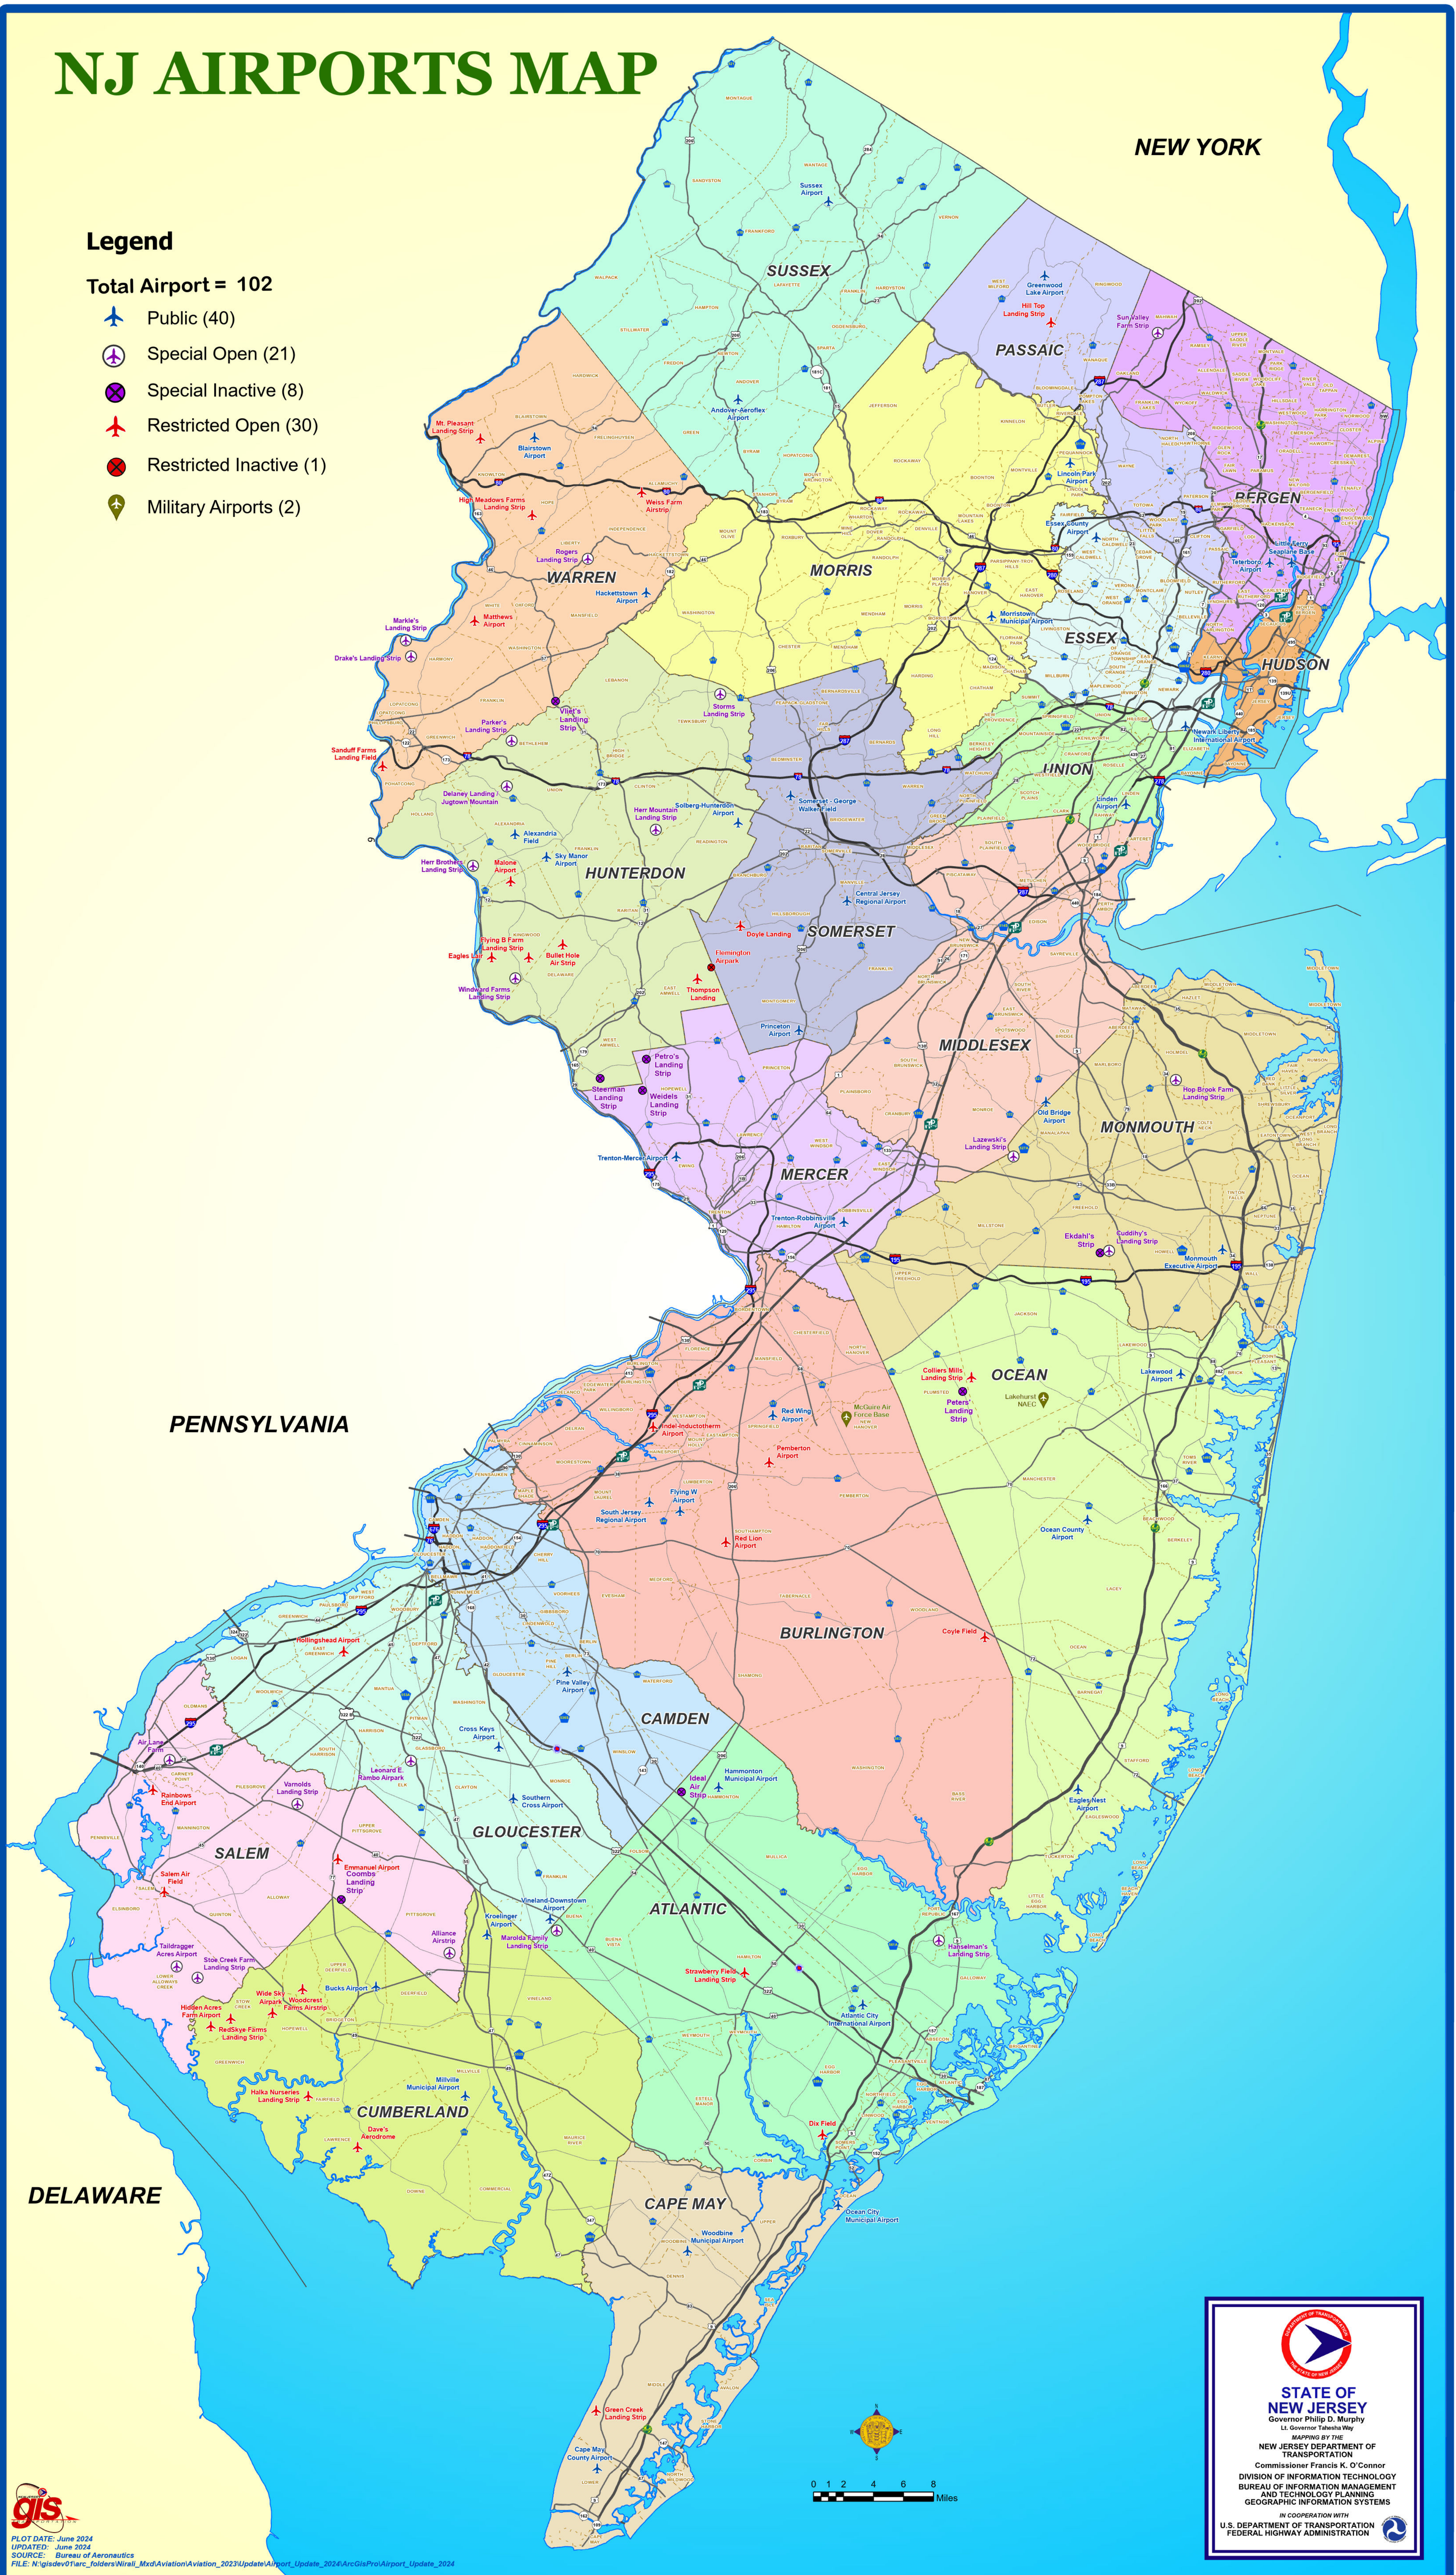

NJ AIRPORTS MAP

Legend

Total Airport = 102

- Public (40)
- Special Open (21)
- Special Inactive (8)
- Restricted Open (30)
- Restricted Inactive (1)
- Military Airports (2)

STATE OF NEW JERSEY
Governor Philip D. Murphy
Lt. Governor Tawana White

MAPPED BY THE
NEW JERSEY DEPARTMENT OF
TRANSPORTATION
Commissioner Francis K. O'Connor
DIVISION OF INFORMATION TECHNOLOGY
BUREAU OF INFORMATION MANAGEMENT
AND TECHNOLOGY PLANNING
GEOGRAPHIC INFORMATION SYSTEMS

IN COOPERATION WITH
U.S. DEPARTMENT OF TRANSPORTATION
FEDERAL HIGHWAY ADMINISTRATION