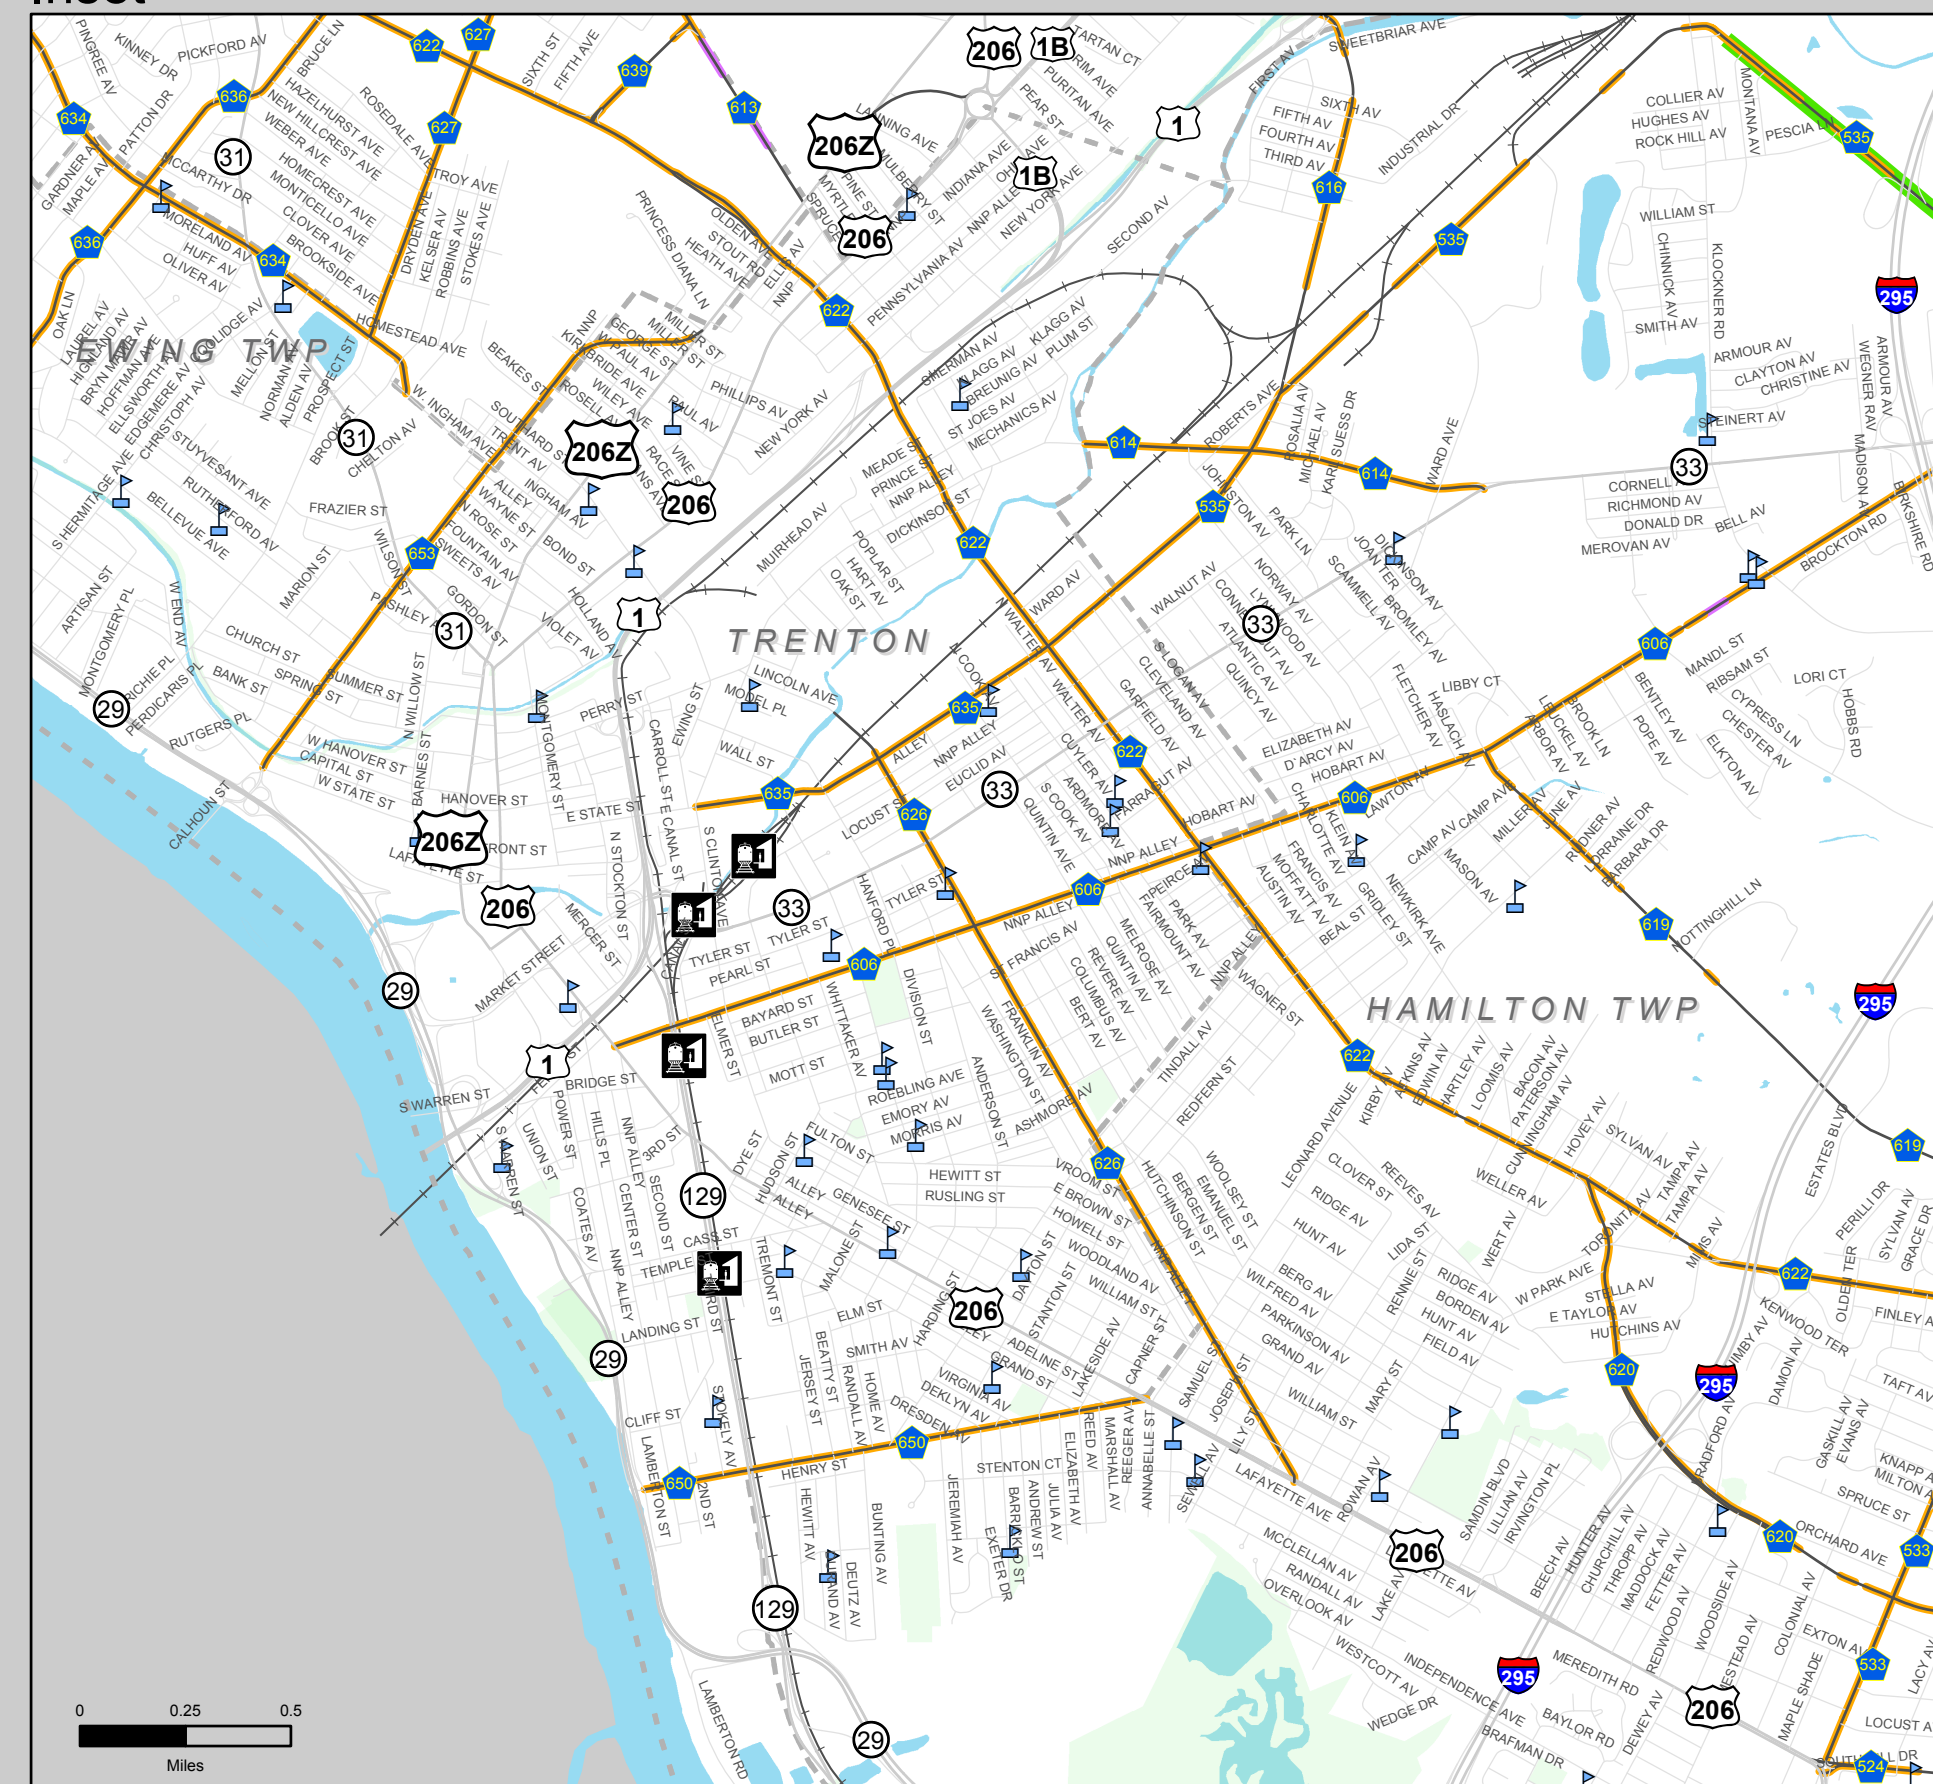

Sidewalks, Paths and Bike Lanes
 Along County Roads
 Mercer County, New Jersey
 County Road Sidewalk Inventory Project
 October 2008

SOMERSET
 COUNTY

HUNTERDON
 COUNTY

MIDDLESEX
 COUNTY

Legend

-  Sidewalks
-  Paths
-  Bike Lanes
-  Highways
-  County Roads
-  Local Roads
-  Train Station
-  School
-  Park
-  Water

Inset

COMMONWEALTH OF
 PENNSYLVANIA

MONMOUTH
 COUNTY

Data collected between July 2006 - September 2007