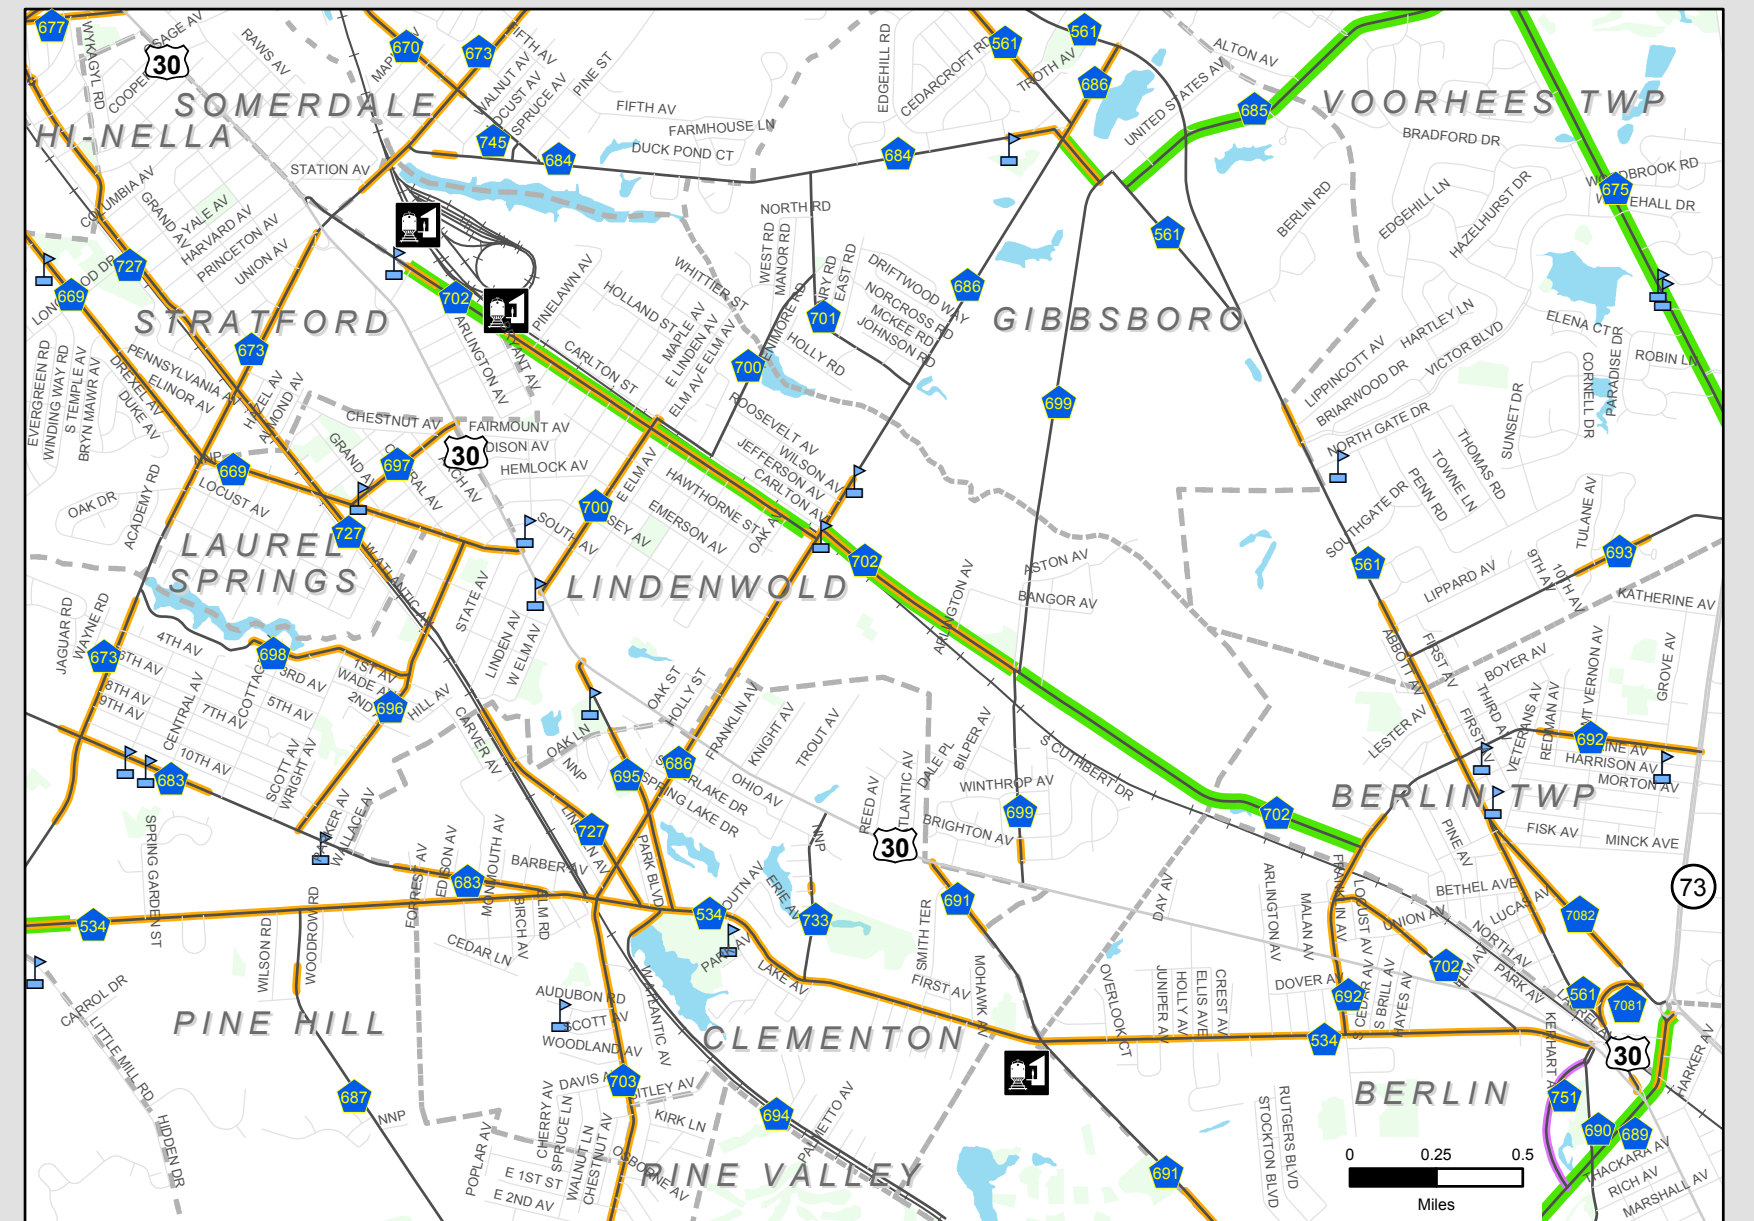

Sidewalks, Paths and Bike Lanes  
 Along County Roads  
 Camden County, New Jersey  
 County Road Sidewalk Inventory Project  
 October 2008

COMMONWEALTH OF  
 PENNSYLVANIA

Inset 1

Inset 2

BURLINGTON COUNTY

ATLANTIC COUNTY

- Legend**
- Sidewalks
  - Paths
  - Bike Lanes
  - Highways
  - County Roads
  - Local Roads
  - Train Station
  - School
  - Park
  - Water

0 1 2 3 4 5  
 Miles

Data collected between July 2006 - September 2007