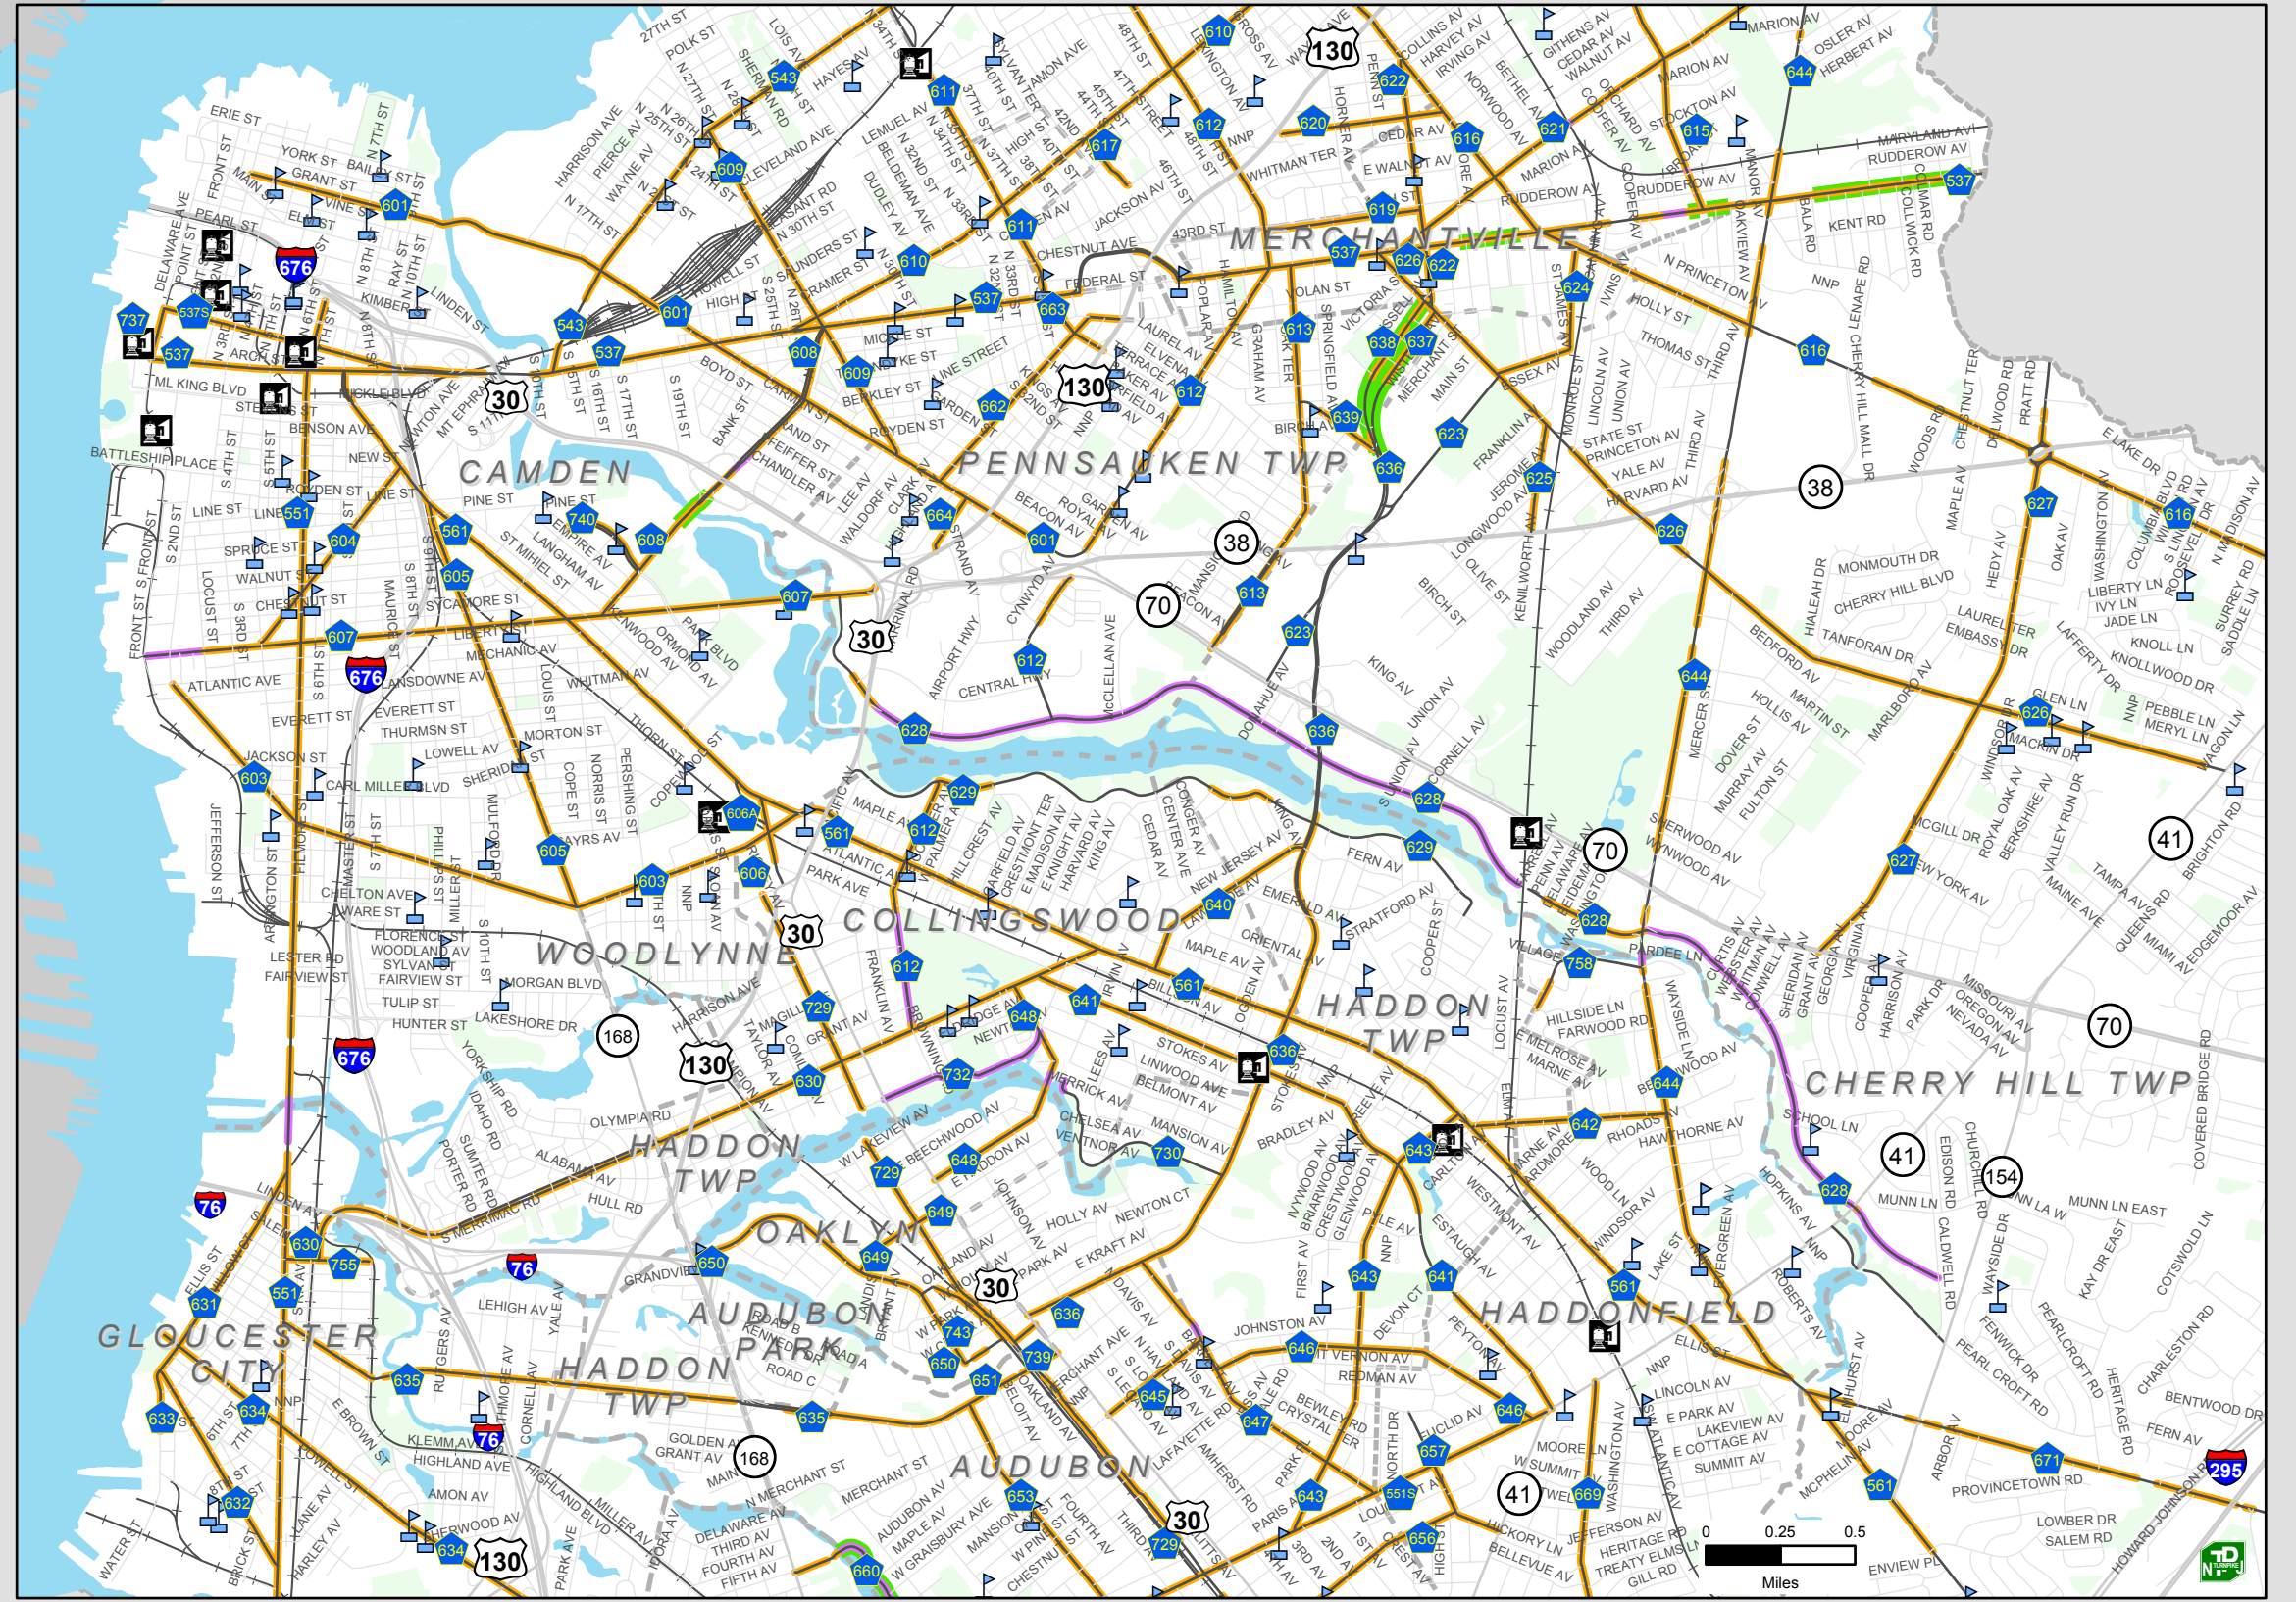

Sidewalks, Paths and Bike Lanes  
 Along County Roads  
 Camden County, New Jersey  
 County Road Sidewalk Inventory Project  
 October 2008

COMMONWEALTH OF  
 PENNSYLVANIA

Inset 1

Inset 2

BURLINGTON COUNTY

ATLANTIC COUNTY

- Legend**
- Sidewalks
  - Paths
  - Bike Lanes
  - Highways
  - County Roads
  - Local Roads
  - Train Station
  - School
  - Park
  - Water

0 1 2 3 4 5  
 Miles

Data collected between July 2006 - September 2007