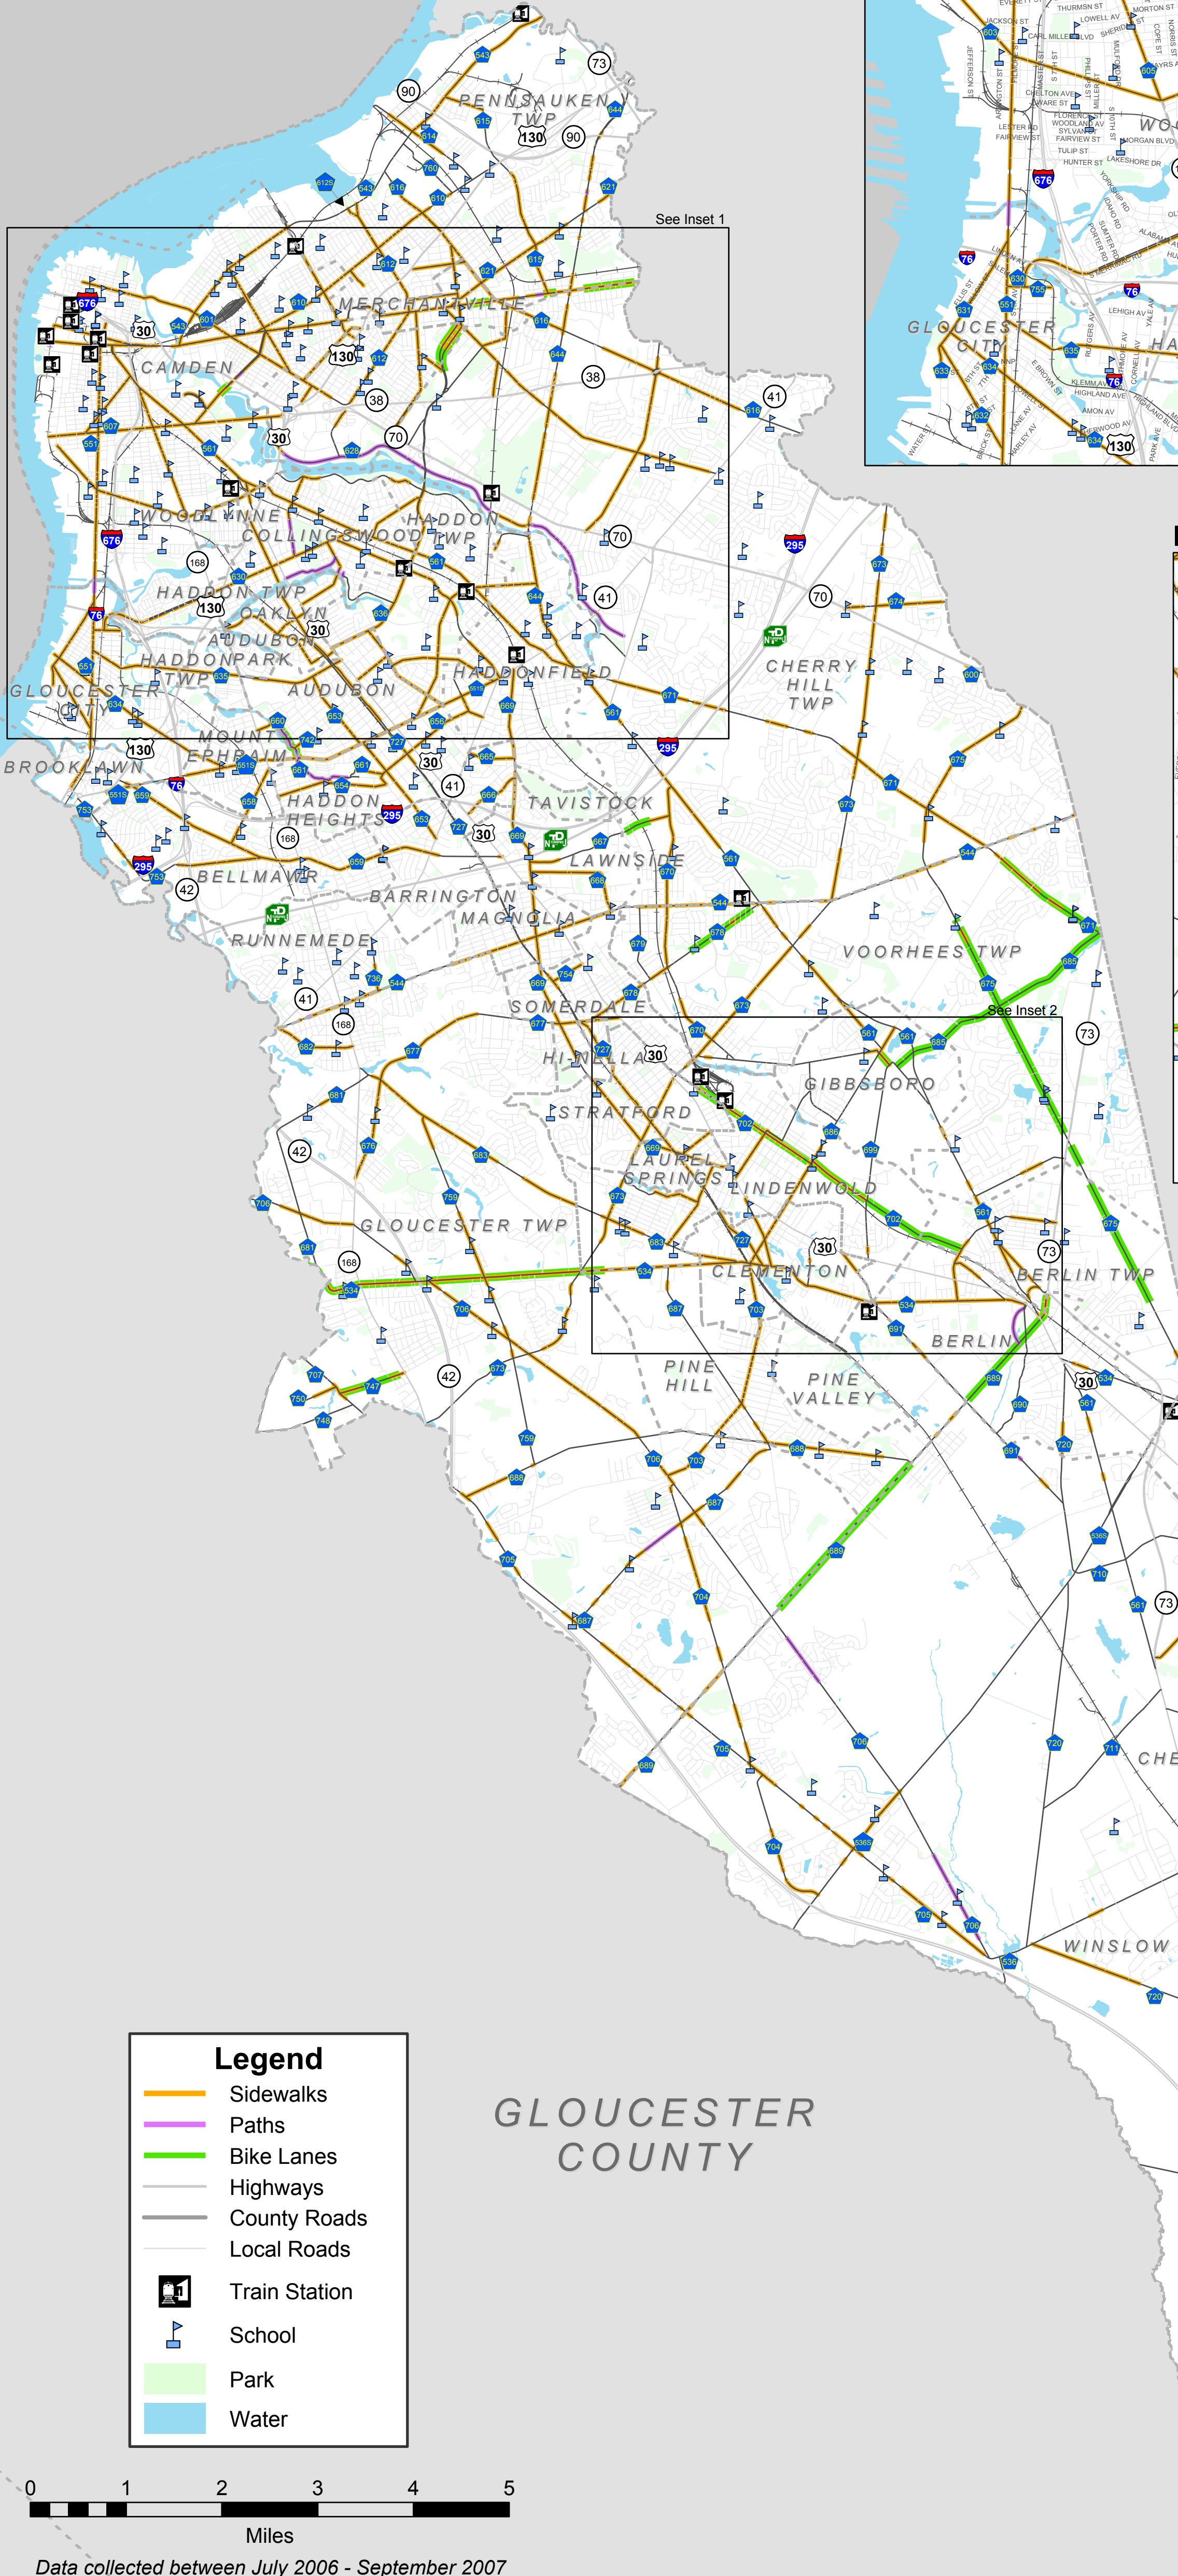

Sidewalks, Paths and Bike Lanes  
 Along County Roads  
 Camden County, New Jersey  
 County Road Sidewalk Inventory Project  
 October 2008

COMMONWEALTH OF  
 PENNSYLVANIA

Inset 1

Inset 2

BURLINGTON COUNTY

ATLANTIC COUNTY

- Legend**
- Sidewalks
  - Paths
  - Bike Lanes
  - Highways
  - County Roads
  - Local Roads
  - Train Station
  - School
  - Park
  - Water

0 1 2 3 4 5  
 Miles

Data collected between July 2006 - September 2007