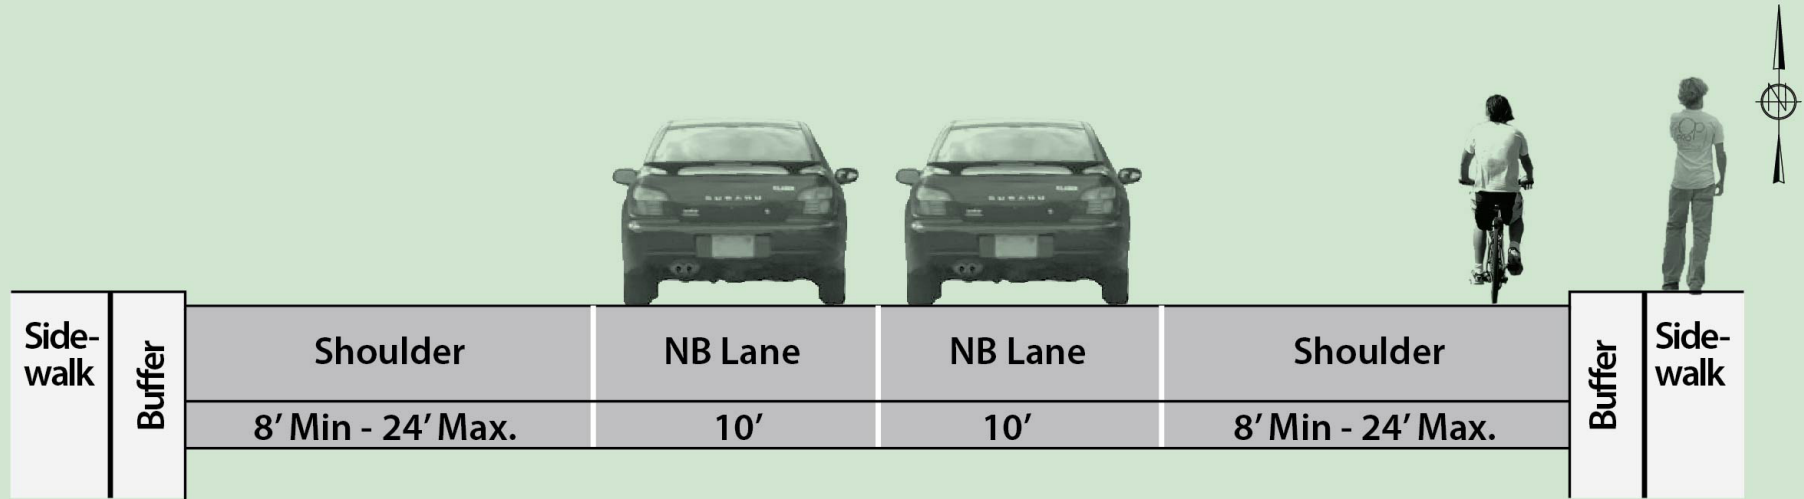

Route 35 MP 4.0 - 9.0 - Northbound

Toms River Twp., Lavallette Boro, Brick Twp.