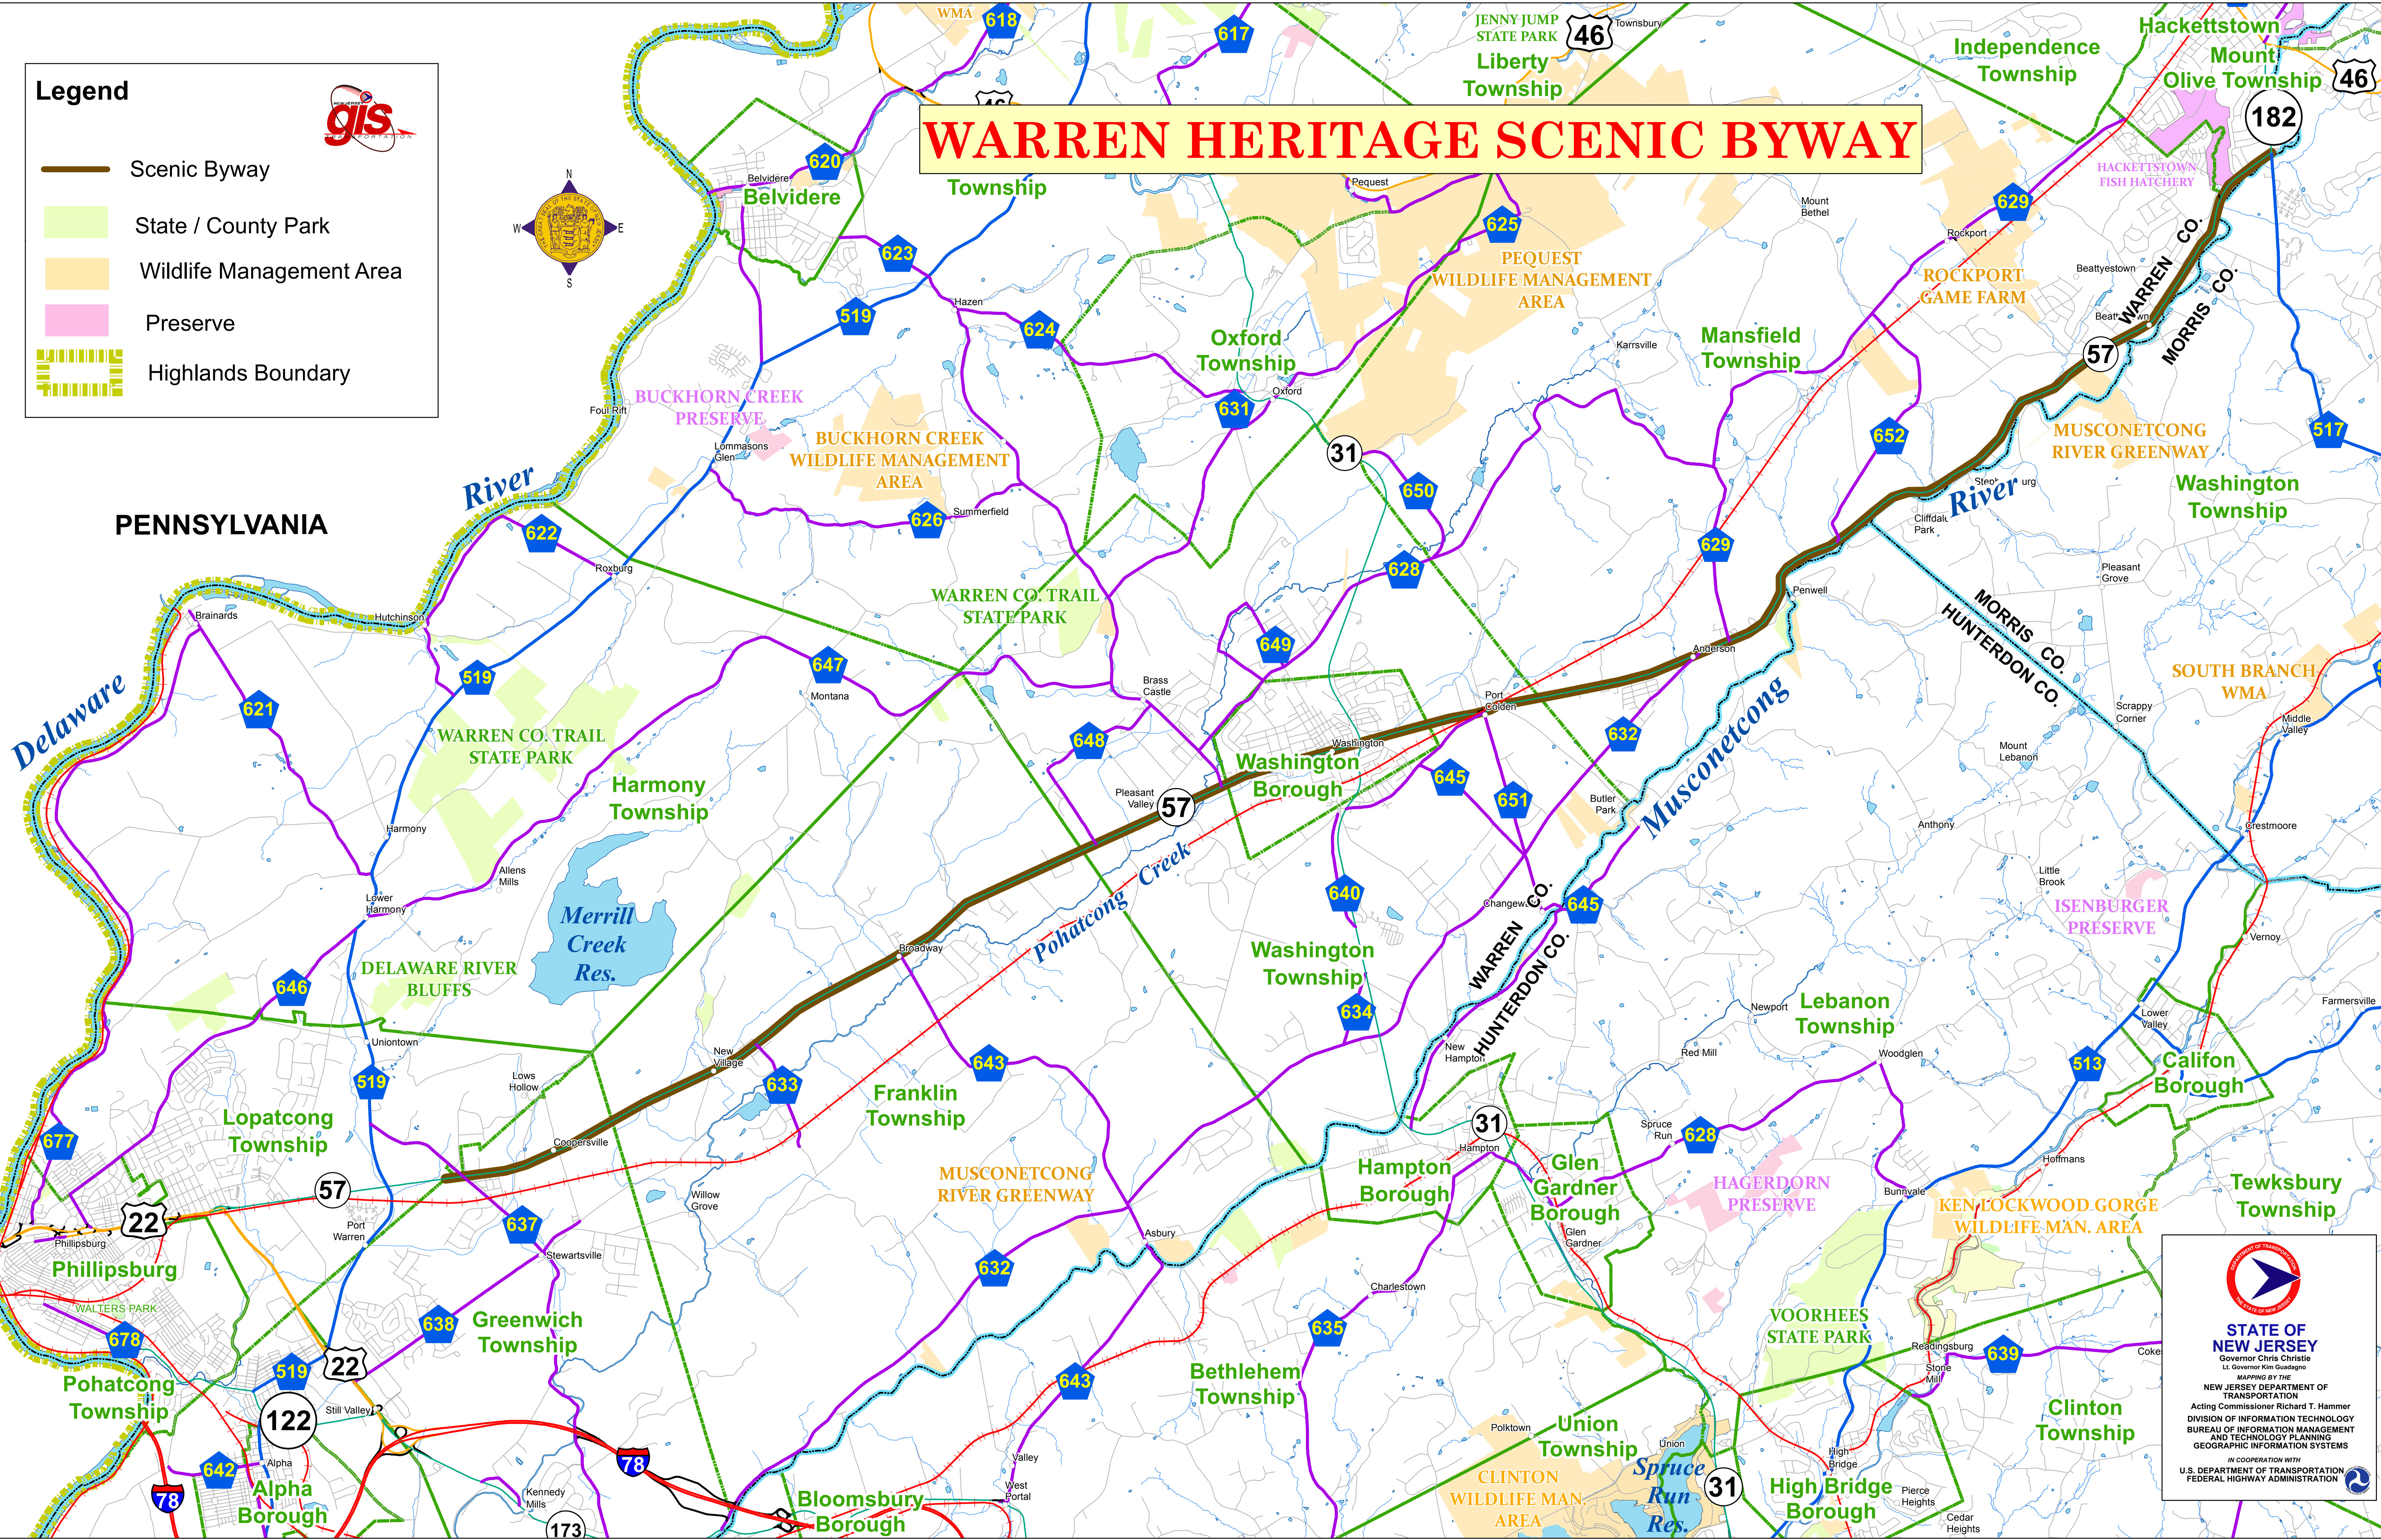

**Legend**

-  Scenic Byway
-  State / County Park
-  Wildlife Management Area
-  Preserve
-  Highlands Boundary

# WARREN HERITAGE SCENIC BYWAY

PENNSYLVANIA

**STATE OF NEW JERSEY**  
 Governor Chris Christie  
 Lt. Governor Kim Guadagno  
 MAPPING BY THE  
 NEW JERSEY DEPARTMENT OF  
 TRANSPORTATION  
 Acting Commissioner Richard T. Hammer  
 DIVISION OF INFORMATION TECHNOLOGY  
 BUREAU OF INFORMATION MANAGEMENT  
 AND TECHNOLOGY PLANNING  
 GEOGRAPHIC INFORMATION SYSTEMS  
 IN COOPERATION WITH  
 U.S. DEPARTMENT OF TRANSPORTATION  
 FEDERAL HIGHWAY ADMINISTRATION