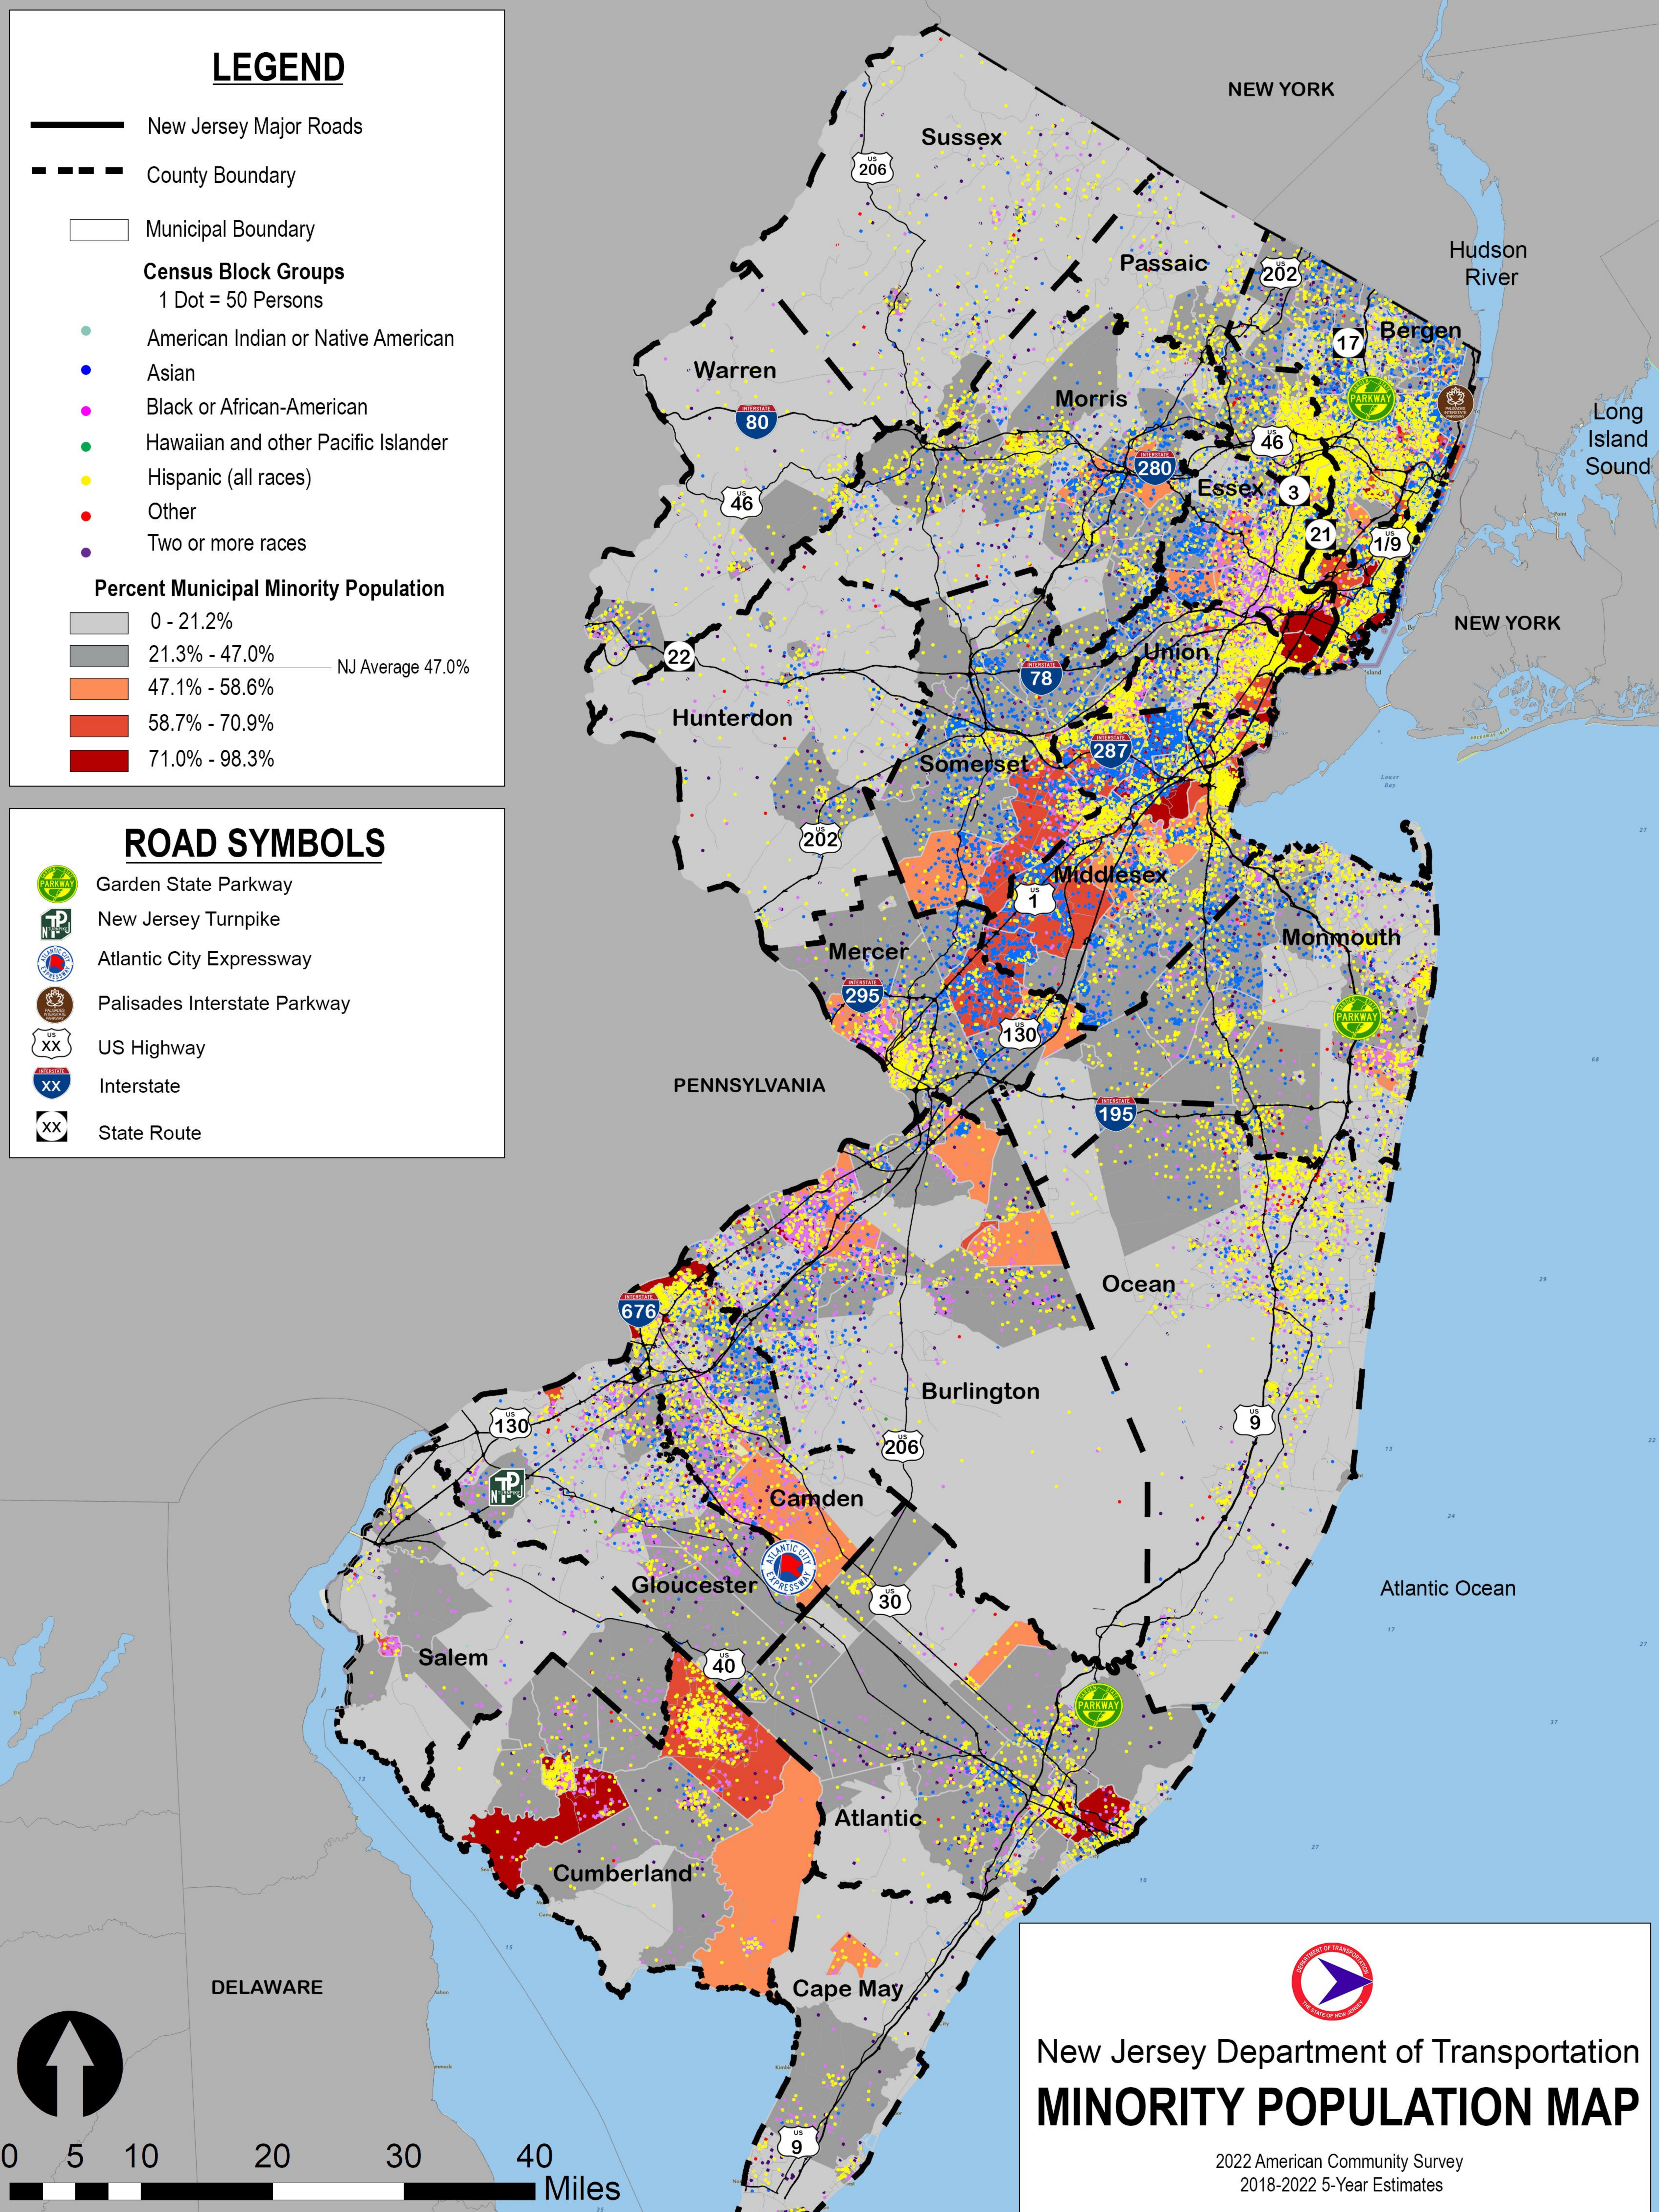

LEGEND

New Jersey Major Roads

County Boundary

Municipal Boundary

Census Block Groups

1 Dot = 50 Persons

- American Indian or Native American
- Asian
- Black or African-American
- Hawaiian and other Pacific Islander
- Hispanic (all races)
- Other
- Two or more races

Percent Municipal Minority Population

- 0 - 21.2%
- 21.3% - 47.0% — NJ Average 47.0%
- 47.1% - 58.6%
- 58.7% - 70.9%
- 71.0% - 98.3%

ROAD SYMBOLS

- Garden State Parkway
- New Jersey Turnpike
- Atlantic City Expressway
- Palisades Interstate Parkway
- US Highway
- Interstate
- State Route

New Jersey Department of Transportation

MINORITY POPULATION MAP

2022 American Community Survey
2018-2022 5-Year Estimates